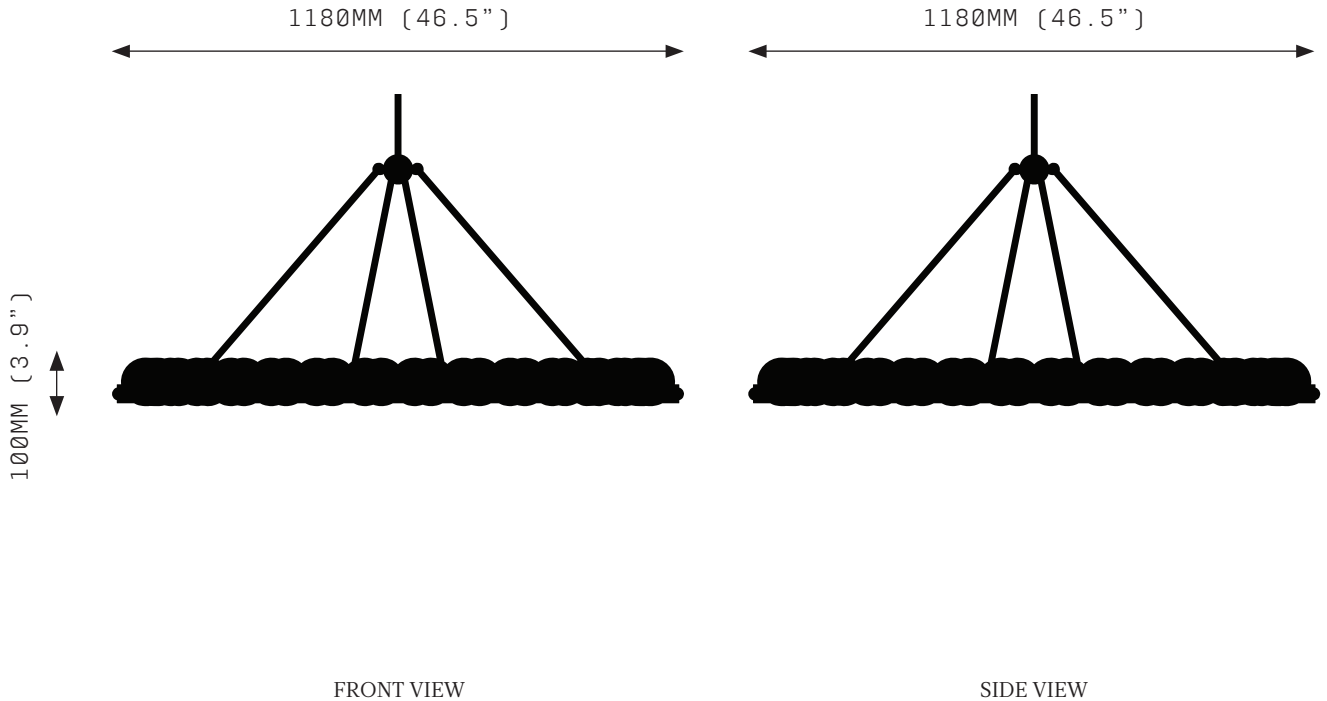

OURANOS III CIRCULAR MEDIUM

SPECIFICATIONS

Ordering Code:
OUR.3.M

Lamp:
24V LED WW 2700K

Lumens:
7092 LM

Voltage:
24V DC

Watts:
129W

Weight:
Approx. 55kg*
*Exclusive of canopy

Inclusions:
32 Quartz crystal spheres
Power Supply Unit x 150W

Exclusions:
User Interface, Dimmer Unit

PRODUCT OPTIONS

Quartz:
CQ Clear Quartz

Finishes:
AB Aged Brass
BB Brushed Brass
DB Dark Bronze
MP Mottled Patina
VER Verdigris

Suspension:
ROD Vertical Rod

Canopy:*

- DS Dome Surface
- RFM Round Flush Medium
- RFL Round Flush Large
- RSM Round Surface Medium
- RSL Round Surface Large

*Refer to Canopy Specification Guide

WARRANTY

3 Years Fixture
3 Years Power Supply Unit
3 Years LED

Ouranos II Round is a solid fixture that will require very little maintenance over the years.

If your Ouranos III Round is treated with care, it will shine brightly for many years to come.

Quartz is a mineral formed by the Earth. Each crystal piece will be unique due to natural variation of tone and clarity.

Contact us for custom variations.

Installation should only be undertaken by a qualified professional