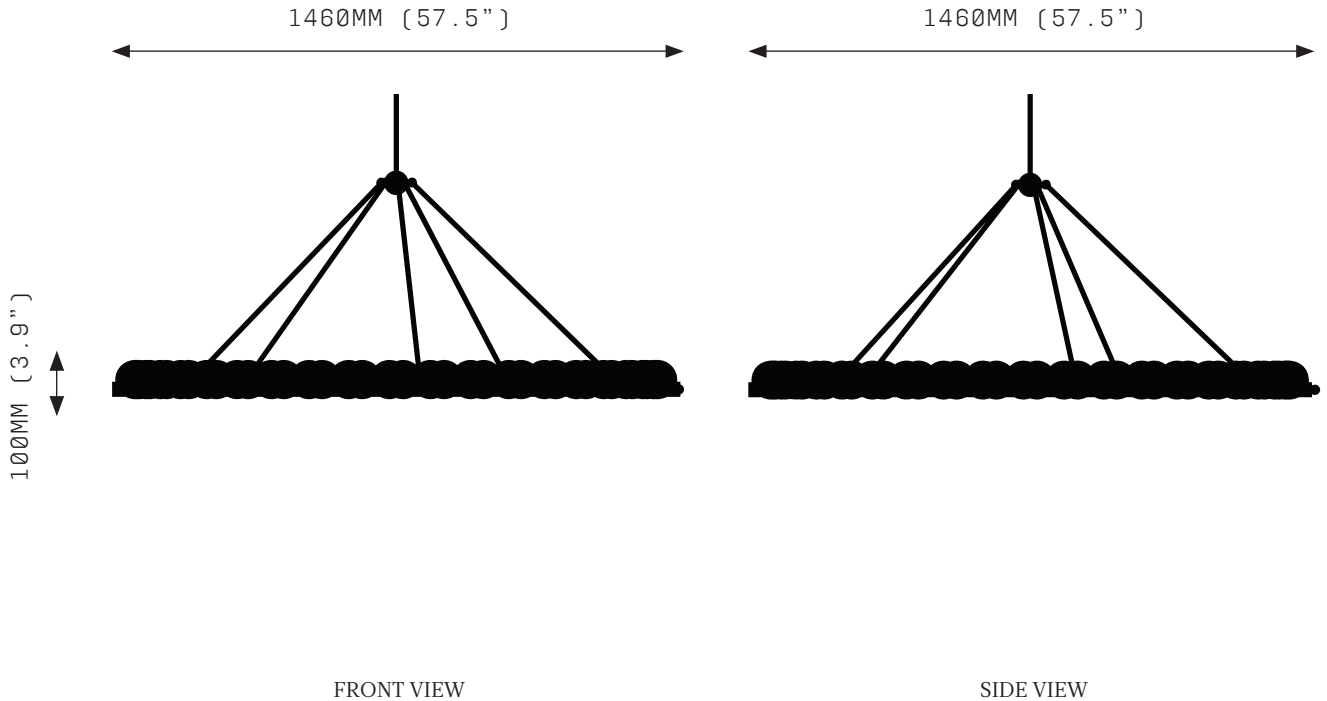

Contact us for custom variations.

Installation should only be undertaken by a qualified professional

OURANOS III CIRCULAR LARGE

SPECIFICATIONS

Ordering Code:
OUR.3.L

Lamp:
24V LED WW 2700K

Lumens:
8958 LM

Voltage:
24V DC