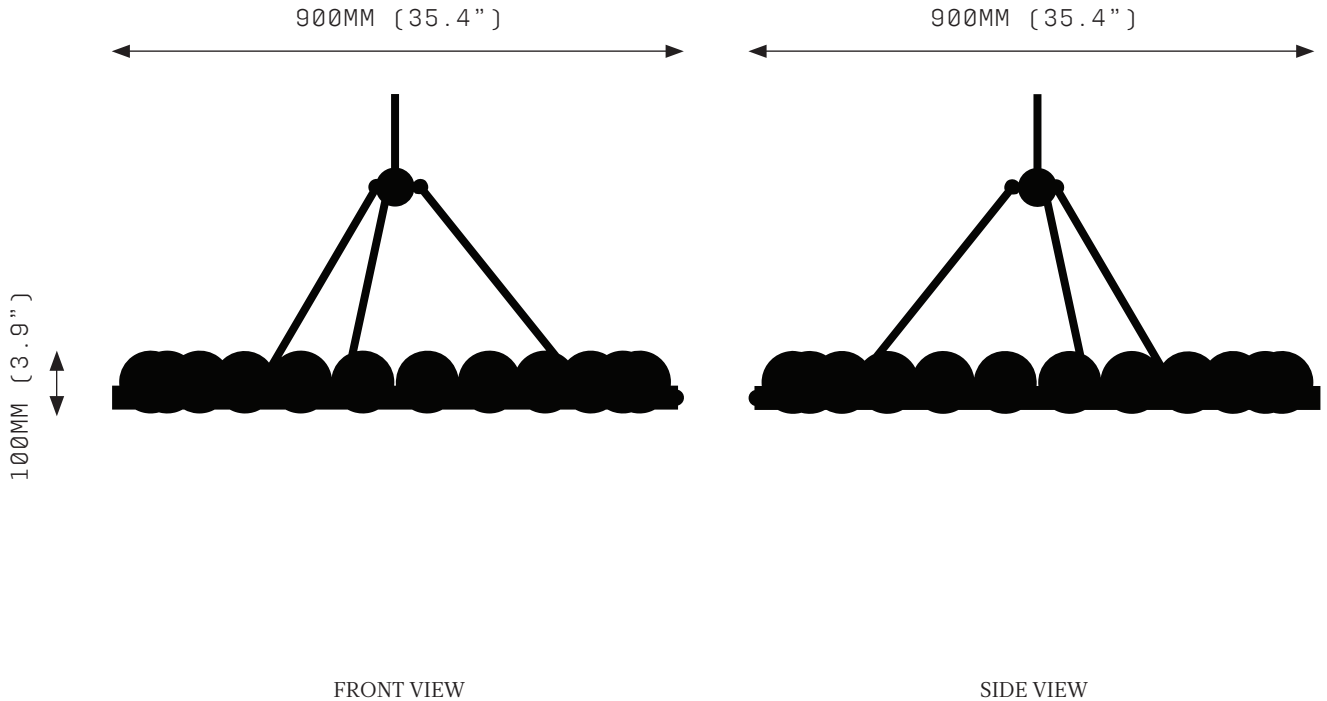

OURANOS III CIRCULAR SMALL

SPECIFICATIONS

Ordering Code:
OUR.3.S

Lamp:
24V LED WW 2700K

Lumens:
5206 LM

Voltage:
24V DC

Watts:
94W

Weight:
Approx. 45kg*
*Exclusive of canopy

Suspension:
ROD Vertical Rod

Canopy:*

DS Dome Surface
RFM Round Flush Medium
RFL Round Flush Large
RSM Round Surface Medium
RSL Round Surface Large

*Refer to Canopy Specification Guide

WARRANTY

3 Years Fixture
3 Years Power Supply Unit
3 Years LED