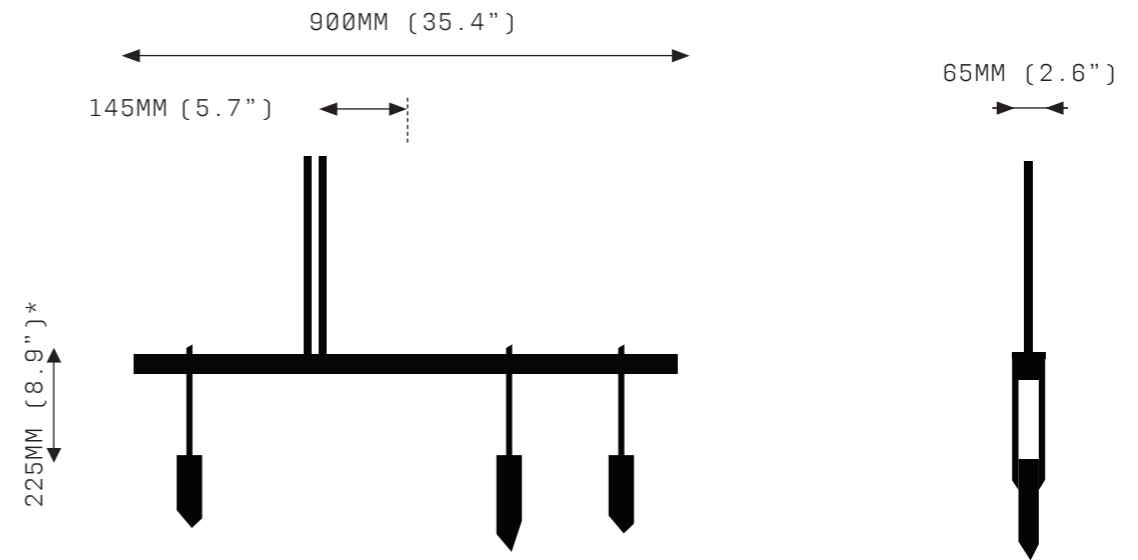

# ABACUS 900

The Abacus is a sophisticated tool dating back to 300 BC. Sliding stones along a rod, ancient statesmen, merchants and mathematicians performed mathematical balancing acts using this simple yet powerful tool.

# ABACUS 900

\*Dimension refers to clasp height, excluding crystals.  
Crystal heights vary 100-150mm (4.3-5.9").  
Total drop measurement taken from base of clasp

FRONT VIEW

SIDE VIEW

## SPECIFICATIONS

Ordering Code:  
ABA.900

Lamp:  
24V LED WW 2700K

Lumens:  
1391 LM

Voltage:  
24V DC

Watts:  
18W

Weight:  
Approx. 6kg\*  
\*Exclusive of canopy

Inclusions:  
3 Quartz crystal drops  
Power Supply Unit x 60W