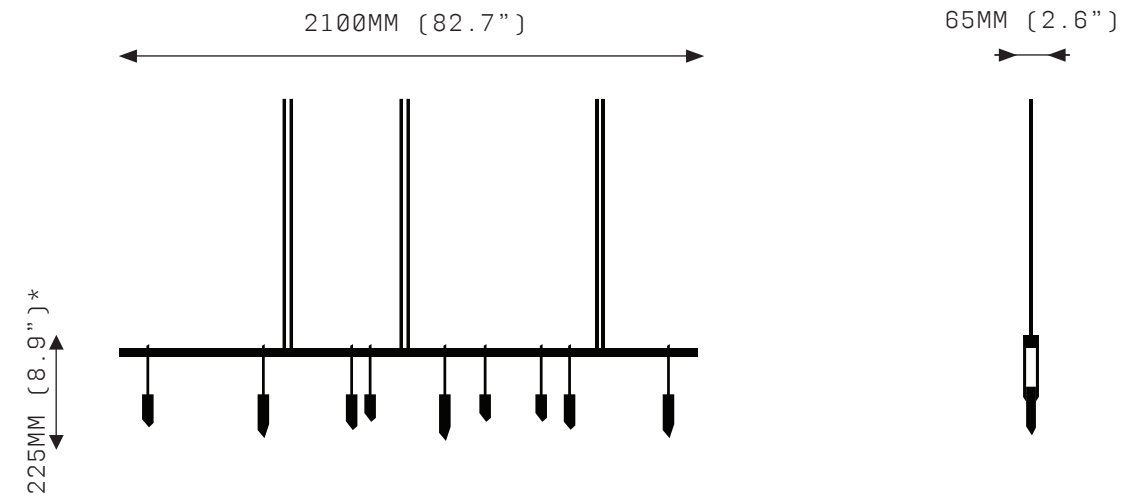

ABACUS 2100

The Abacus is a sophisticated tool dating back to 300 BC. Sliding stones along a rod, ancient statesmen, merchants and mathematicians performed mathematical balancing acts using this simple yet powerful tool.

ABACUS 2100

*Dimension refers to clasp height, excluding crystals.
Crystal heights vary 100-150mm (4.3-5.9").
Total drop measurement taken from base of clasp

FRONT VIEW

SIDE VIEW

SPECIFICATIONS

Ordering Code:
ABA.2100

Lamp:
24V LED WW 2700K

Lumens:
3245 LM

Voltage:
24V DC

Watts:
41W

Weight:
Approx. 16kg*
*Exclusive of canopy

Inclusions:
9 Quartz crystal drops
Power Supply Unit x 60W

Exclusions:
User Interface, Dimmer Unit