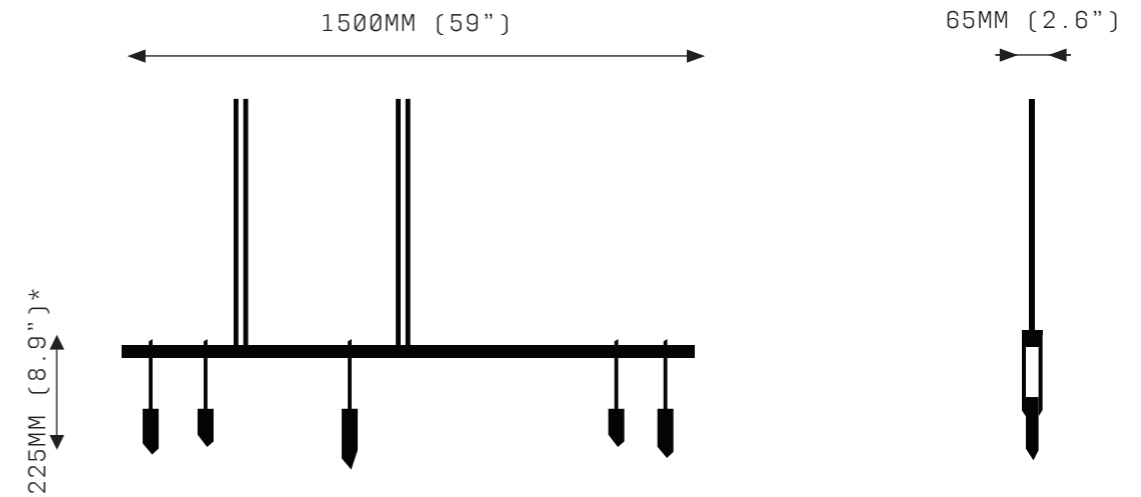

ABACUS 1500

The Abacus is a sophisticated tool dating back to 300 BC. Sliding stones along a rod, ancient statesmen, merchants and mathematicians performed mathematical balancing acts using this simple yet powerful tool.

ABACUS 1500

*Dimension refers to clasp height, excluding crystals.
Crystal heights vary 100-150mm (4.3-5.9").
Total drop measurement taken from base of clasp

FRONT VIEW

SIDE VIEW

SPECIFICATIONS

Ordering Code:
ABA.1500

Lamp:
24V LED WW 2700K

Lumens:
2318 LM

Voltage:
24V DC

Watts:
29W

Weight:
Approx. 10Kg*
*Exclusive of canopy

Inclusions:
5 Quartz crystal drops
Power Supply Unit x 60W

Exclusions:
User Interface, Dimmer Unit