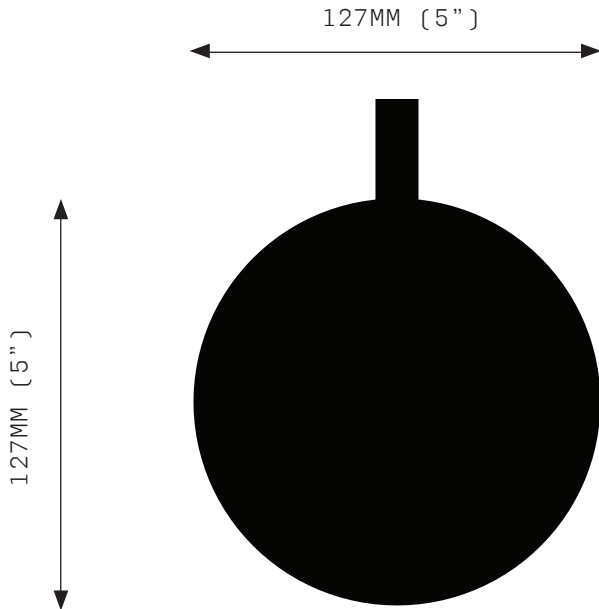

IRIS MONO

FRONT VIEW