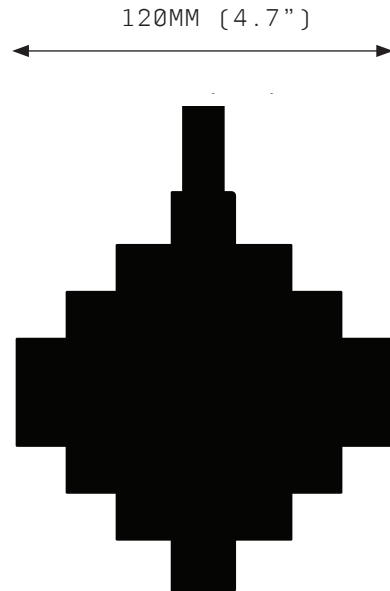

SIDE VIEW

SPECIFICATIONS

Ordering Code:
IRI.MONO

Lamp:
G4 12V LED 2.5W 2700K

Lumens:
250 LM

Voltage:
12V DC

Watts:
2.5 W

Weight:
Approx 2 kg*
*Exclusive of canopy

Inclusions:
Power Supply Unit x 60W

Optional Inclusions:
Dimming module

Exclusions:
User interface

PRODUCT OPTIONS

Finishes:
AB Aged Brass

Suspension: *
ROD Vertical Rod
*Contact us for alternatives.

Canopy: *
RFM Round Flush Medium
RFL Round Flush Large
RSM Round Surface Medium
RSL Round Surface Large
*Refer to Canopy Specification Guide

WARRANTY

3 Years Fixture
3 Years Power Supply Unit
3 Years LED

IRIS is a solid fixture that will require very little maintenance over the years.

If your IRIS is treated with care, it will shine brightly for many years to come.

Alabaster is a mineral formed by the Earth. Each Alabaster piece will be unique due to natural variation of colour and translucency.

Contact us for custom variations.

Installation should only be undertaken by a qualified professional