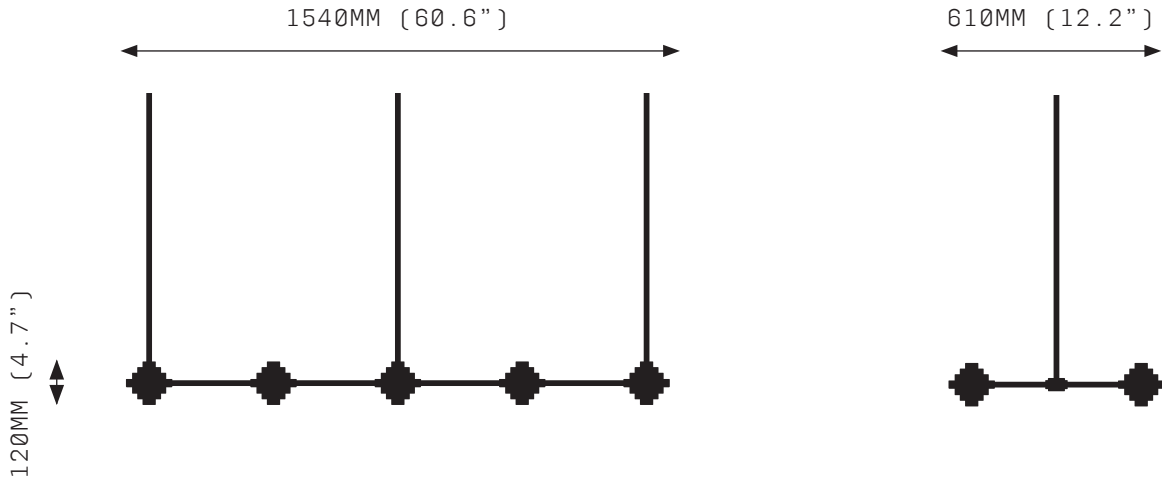

IRIS DECA LINEAR ARRAY

Goddess messenger IRIS bridges heaven and earth. Born of sea and sky, she links gods with humanity, bearing a message of hope and beauty amongst the storm.

IRIS combines cool alabaster with the warmth of brass. Delicately balanced, smooth stepped cupping forms suggest steady heavenly ascent.

IRIS LINEAR ARRAY presents an orderly, gridded configuration of light.

IRIS DECA LINEAR ARRAY

SPECIFICATIONS

Ordering Code:
IRI.L.10.P

Lamp:
G4 12V LED 2.5W 2700K

Lumens:
2500 LM

Voltage:
12V DC

Watts:
25 W

Weight:
Approx 14 kg*
*Exclusive of canopy

Inclusions:
Power Supply Unit x 60W

Optional Inclusions:
Dimming module

Exclusions:
User interface

PRODUCT OPTIONS

Finishes:
AB Aged Brass

Suspension: *
ROD Vertical Rod
*Contact us for alternatives.

Canopy: *
RFM Round Flush Medium
RFL Round Flush Large
RSM Round Surface Medium
RSL Round Surface Large
*Refer to Canopy Specification Guide

WARRANTY

3 Years Fixture
3 Years Power Supply Unit
3 Years LED