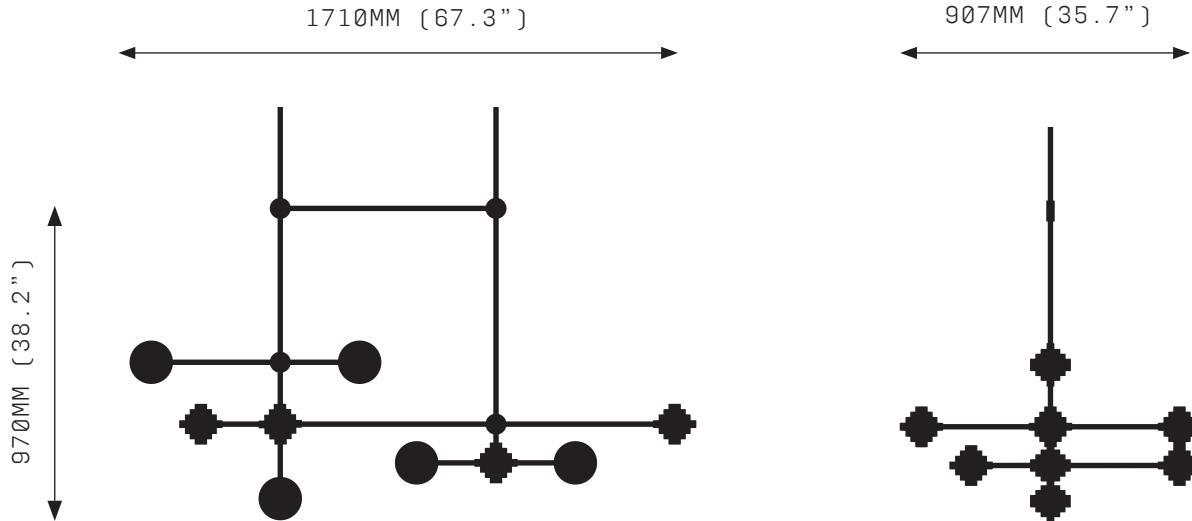

IRIS COMPLEX ARRAY presents a network of interconnected light. A lattice of illumination travels in all vectors, through a modular design enabling site specific customisations.

IRIS COMPLEX ARRAY

SPECIFICATIONS

Ordering Code:
IRI.C.11.P

Lamp:
G4 12V LED 2.5W 2700K

Lumens:
2500 LM

Voltage:
12V DC

Watts:
25 W

Weight:
Approx 14 kg*
*Exclusive of canopy

Inclusions:
Power Supply Unit x 60W

Optional Inclusions:
Dimming module