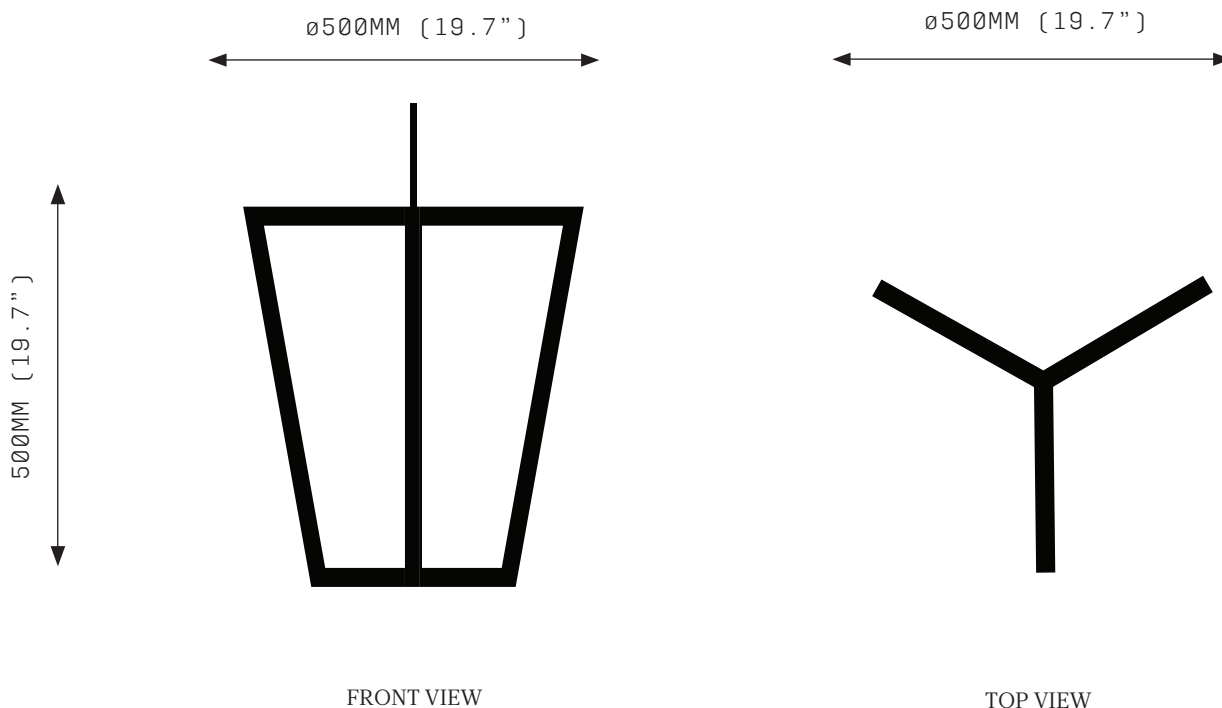

TRIPTYX

Geometry, a core language of the ASTERIX series, is expressed as timeless objects of light.

Reworking the concept of the traditional lantern to displace the light source from the interior to the external frame, TRIPTYX plays with the geometry of a triangle.

TRIPTYX

FRONT VIEW

TOP VIEW

SPECIFICATIONS

Ordering Code:
TRIP

Lamp:
24V LED WW 2700K

Lumens:
3476 LM

Voltage:
24V DC

Watts:
43W

Weight:
Approx. 5.5kg*
*Exclusive of canopy

Inclusions:
Power Supply Unit x 60W

Exclusions:
User Interface, Dimmer Unit

PRODUCT OPTIONS

Finishes:
AB Aged Brass
BB Brushed Brass
HRB Hand Rubbed Brass
DB Dark Bronze
MP Mottled Patina
PB Polished Brass
BSS Brushed Stainless Steel*
PSS Polished Stainless Steel*
* Stainless Steel has a different profile

Suspension:
ROD Vertical Rod

Canopy:*
RFS Round Flush Small
RFM Round Flush Medium
RFL Round Flush Large
RSM Round Surface Medium
RSL Round Surface Large
*Refer to Canopy Specification Guide

WARRANTY

3 Years Fixture
3 Years Power Supply Unit
3 Years LED