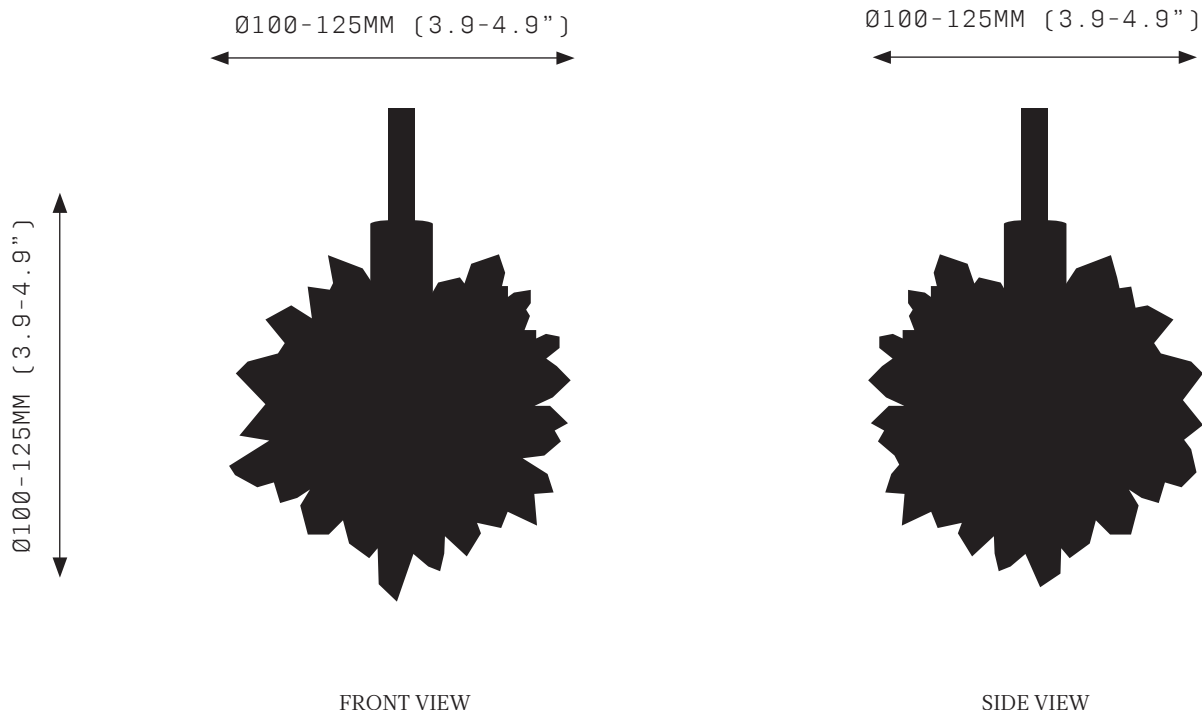

SUGAR BOMB

SPECIFICATIONS

Ordering Code:
SB.P.S

Lamp:
G9 110V LED 4.5W 3000K
G9 240V LED 4W 2700K

Lumens:
250 / 400 LM

Voltage:
110 / 240 V

Watts:
4 / 4.5 W

Weight:
Approx. 2 kg*
*Exclusive of canopy