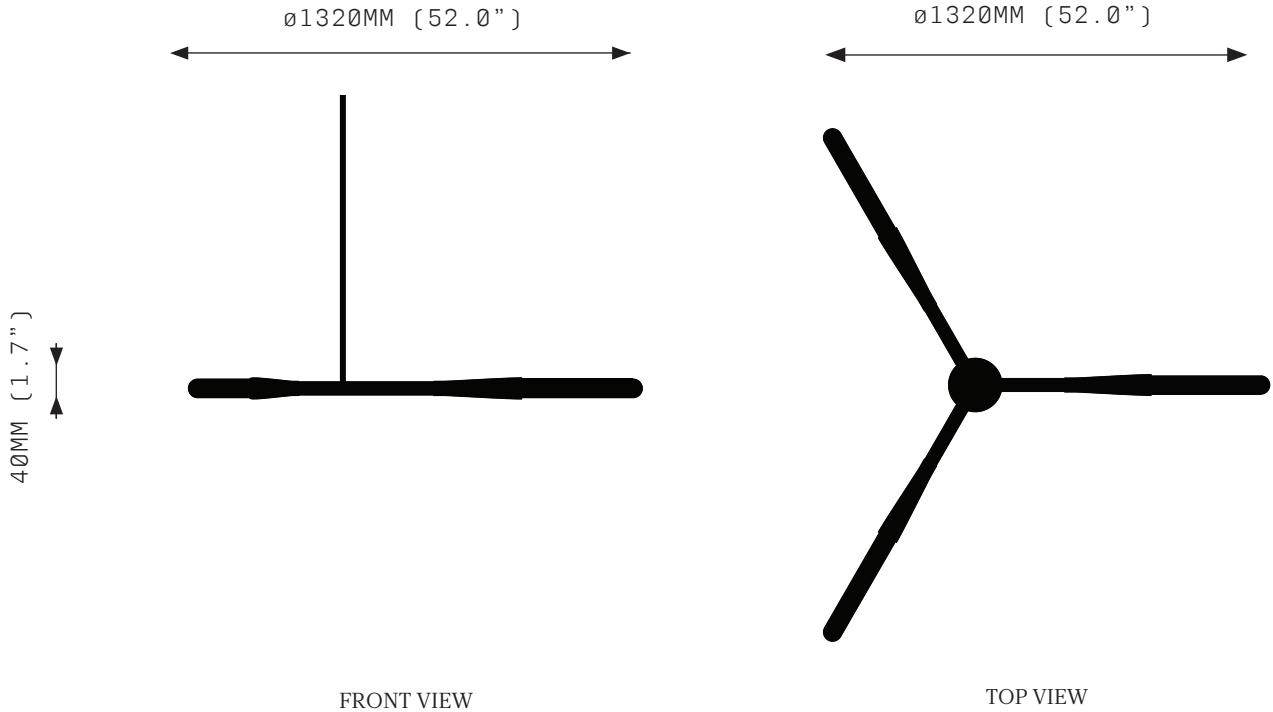

In SIMPLE Y three glass tubes meet at equilateral points.

SIMPLE Y

FRONT VIEW

TOP VIEW

SPECIFICATIONS

Ordering Code:
S.Y.P

Lamp:
T.T.110* G9 110V LED 4.5W 3000K
T.T.240* G9 240V LED 4W 2700K
BAN.110† E26 110V LED 4W 2200K
BAN.240† E27 240V LED 4W 2200K
*Frosted Test Tube lamp cover
†Banana Globe

Lumens:
750 - 1200 LM

Voltage:
110 / 240 V

Watts:
12 - 14 W

Weight:
Approx. 3 kg*
*Exclusive of canopy

Exclusions:
User interface, Dimmer unit

PRODUCT OPTIONS

Finishes:
AB Aged Brass
HRB Hand Rubbed Brass
DB Dark Bronze
MP Mottled Patina
PB Polished Brass
CR Chrome
SN Satin Nickel
24K 24K Gold

Suspension:
Rod Vertical Rod

Canopy:*
RFS Round Flush Small
RFM Round Flush Medium
RSM Round Surface Medium
*Refer to Canopy Specification Guide

WARRANTY

3 Years Fixture

Simple Positive Pendant is a solid fixture that will require very little maintenance over the years. If your Simple Positive Pendant is treated with care, it will shine brightly for many years to come.