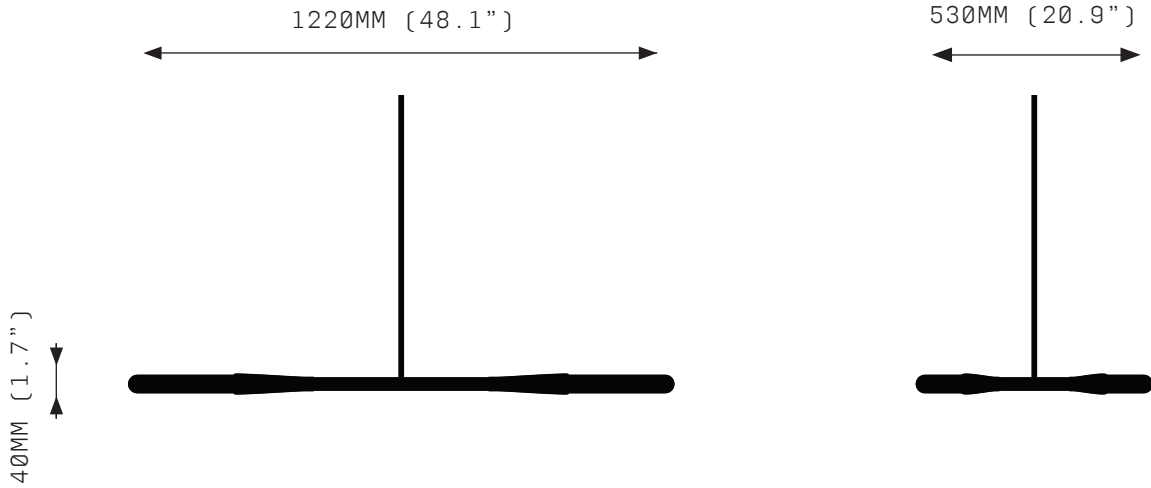

In SIMPLE X four offset glass tubes cross at an obtuse angle.

SIMPLE X

FRONT VIEW

SIDE VIEW

SPECIFICATIONS

Ordering Code:
S.X.P

Lamp:
T.T.110* G9 110V LED 4.5W 3000K
T.T.240* G9 240V LED 4W 2700K
BAN.110† E26 110V LED 4W 2200K
BAN.240† E27 240V LED 4W 2200K
*Frosted Test Tube lamp cover
†Banana Globe

Lumens:
1000 - 1600 LM

Voltage:
110 / 240 V

Watts:
16 - 18 W

Weight:
Approx. 4 kg*
*Exclusive of canopy

Exclusions:
User interface, Dimmer unit

PRODUCT OPTIONS

Finishes:
AB Aged Brass
HRB Hand Rubbed Brass
DB Dark Bronze
MP Mottled Patina
PB Polished Brass
CR Chrome
SN Satin Nickel
24K 24K Gold

Suspension:
Rod Vertical Rod

Canopy:*
RFS Round Flush Small
RFM Round Flush Medium
RSM Round Surface Medium
*Refer to Canopy Specification Guide

WARRANTY

3 Years Fixture

Simple Positive Pendant is a solid fixture that will require very little maintenance over the years. If your Simple Positive Pendant is treated with care, it will shine brightly for many years to come.