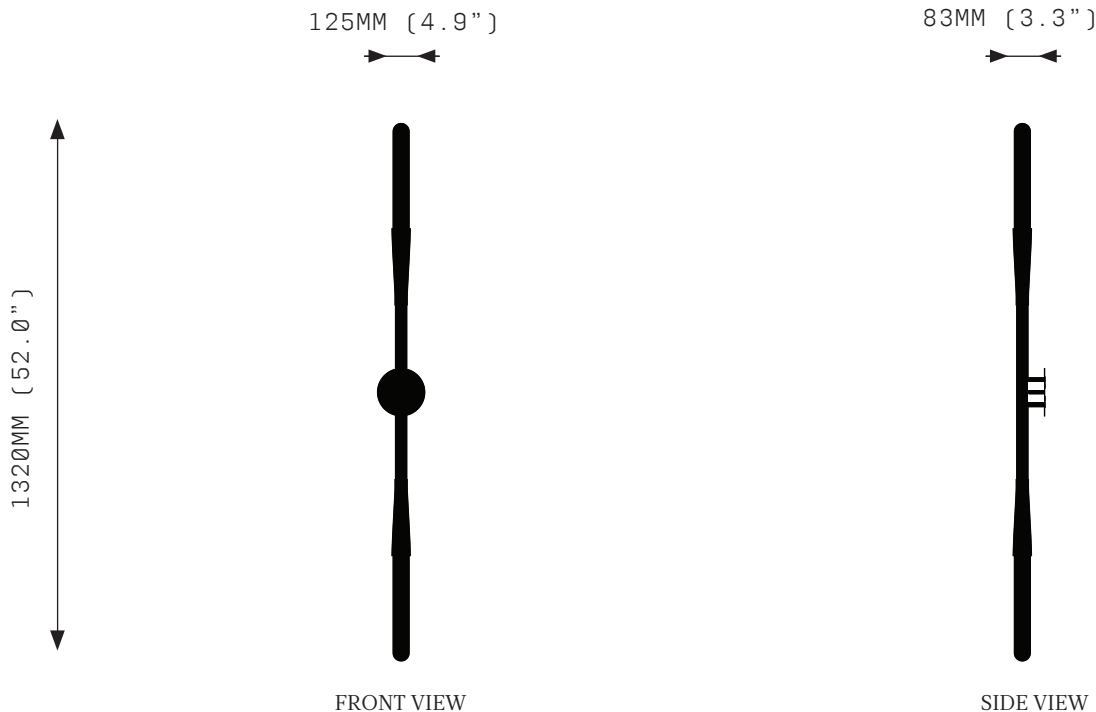

SIMPLE NEGATIVE SCONCE

SIMPLE SERIES illustrates that often, less is enough.

Emphasising the beauty and grace within the slightest of gestures, SIMPLE SERIES transforms minimal points and lines into glowing structures.

In SIMPLE NEGATIVE twin glass tubes at opposite ends create a single solid line.

SIMPLE NEGATIVE SCONCE

SPECIFICATIONS

Ordering Code:
S.N.W

Lamp:
T.T.110* G9 110V LED 4.5W 3000K
T.T.240* G9 240V LED 4W 2700K
BAN.110† E26 110V LED 4W 2200K
BAN.240† E27 240V LED 4W 2200K
*Frosted Test Tube lamp cover
†Banana Globe

Lumens:
500 - 800 LM

Voltage:
110 / 240 V

Watts:
8 - 9 W

Weight:
Approx. 2 kg

Exclusions:
User interface, Dimmer unit

PRODUCT OPTIONS

Finishes:
AB Aged Brass
HRB Hand Rubbed Brass
DB Dark Bronze
MP Mottled Patina
PB Polished Brass
CR Chrome
SN Satin Nickel
24K 24K Gold