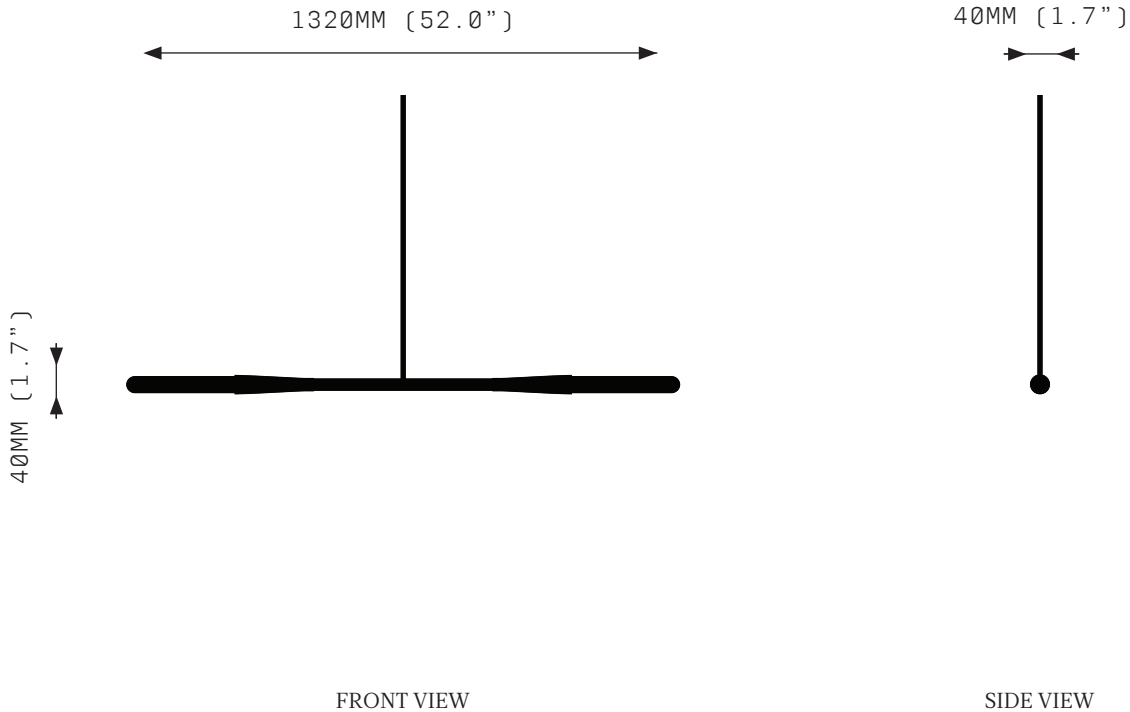

In SIMPLE NEGATIVE twin glass tubes at opposite ends create a single solid line.

# SIMPLE NEGATIVE PENDANT

FRONT VIEW

SIDE VIEW

**SPECIFICATIONS**

Ordering Code:  
S.N.P

Lamp:  
T.T.110\* G9 110V LED 4.5W 3000K  
T.T.240\* G9 240V LED 4W 2700K  
BAN.110† E26 110V LED 4W 2200K  
BAN.240† E27 240V LED 4W 2200K  
\*Frosted Test Tube lamp cover  
†Banana Globe

Lumens:  
500 - 800 LM

Voltage:  
110 / 240 V

Watts:  
8 - 9 W

Weight:  
Approx. 2 kg\*  
\*Exclusive of canopy

Exclusions:  
User interface, Dimmer unit

**PRODUCT OPTIONS**

Finishes:  
AB Aged Brass  
HRB Hand Rubbed Brass  
DB Dark Bronze  
MP Mottled Patina  
PB Polished Brass  
CR Chrome  
SN Satin Nickel  
24K 24K Gold