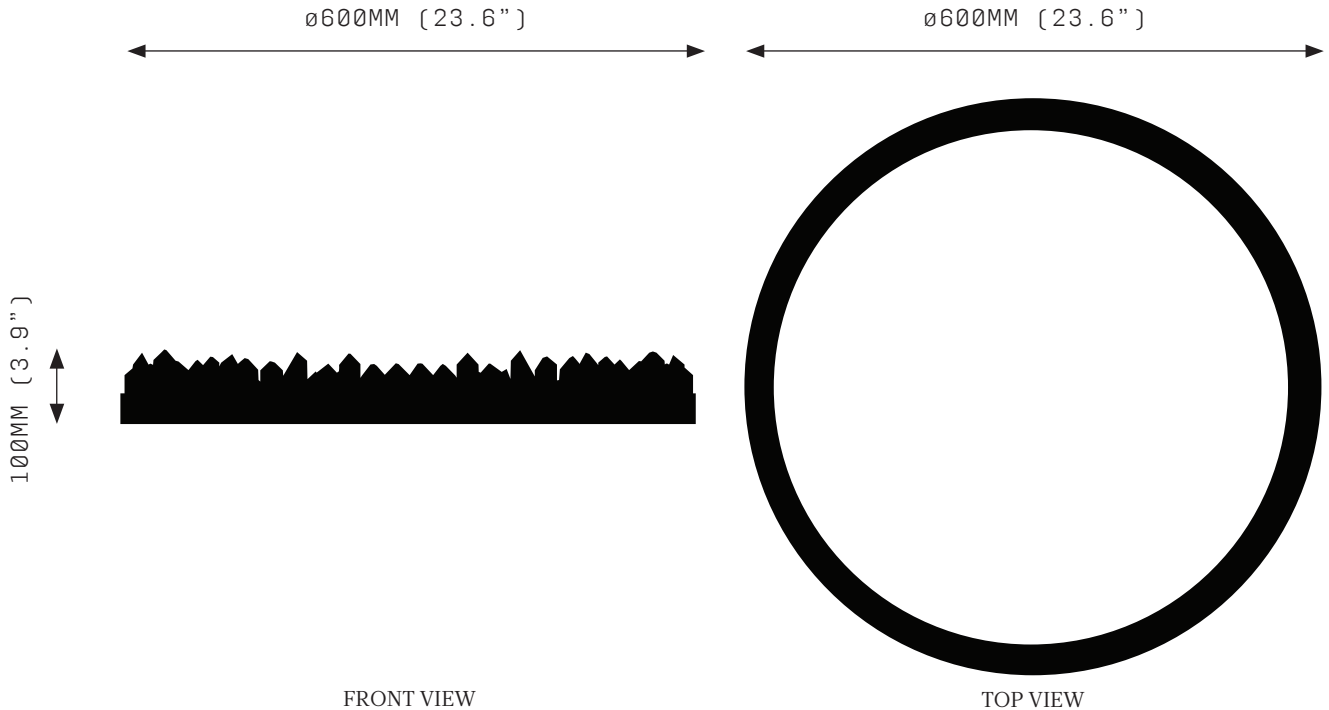

PROMETHEUS I is an ascending blaze of crystal quartz, venerating its namesake in a ring of flame. PROMETHEUS I embodies the Christopher Boots rough-luxe aesthetic and is considered a contemporary classic.

PROMETHEUS I 600

FRONT VIEW

TOP VIEW

SPECIFICATIONS

Ordering Code:
P1.600

Lamp:
24V LED WW 2700K

Lumens:
2911 LM

Voltage:
24V DC

Watts:
36W

Weight:
Approx. 9 kg*
*Exclusive of canopy

Inclusions:
Power Supply Unit x 60W

Exclusions:
User interface, Dimmer unit

PRODUCT OPTIONS

Finishes:
AB Aged Brass
BB Brushed Brass
HRB Hand Rubbed Brass
DB Dark Bronze
MP Mottled Patina
BSS Brushed Stainless Steel*
VER Verdigris
PB Polished Brass
PSS Polished Stainless Steel*
CL Copper Leaf
SL Silver Leaf
GL Gold Leaf
* Stainless Steel has a different profile.