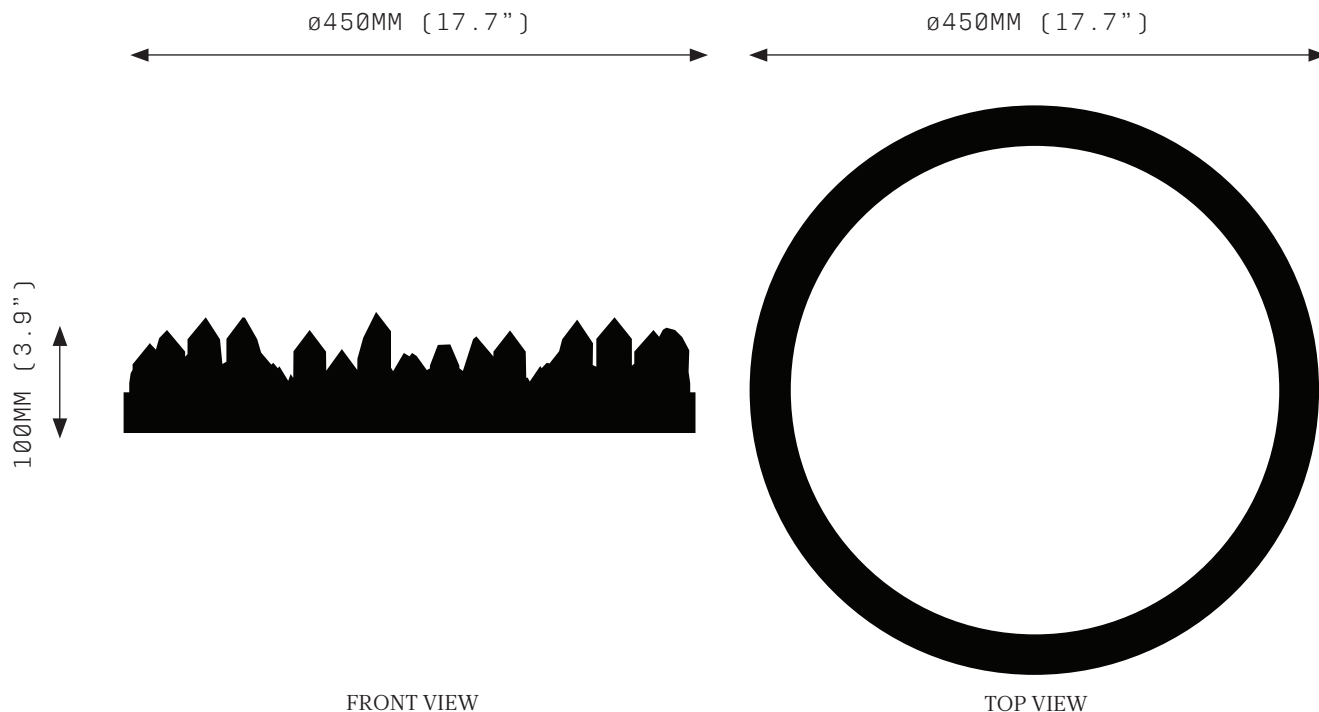

### SPECIFICATIONS

Ordering Code:  
P1.450

Lamp:  
24V LED WW 2700K

Lumens:  
2183 LM

Voltage:  
24V DC

Watts:  
27W

Weight:  
Approx. 7 kg\*  
\*Exclusive of canopy

Inclusions:  
Power Supply Unit x 60W