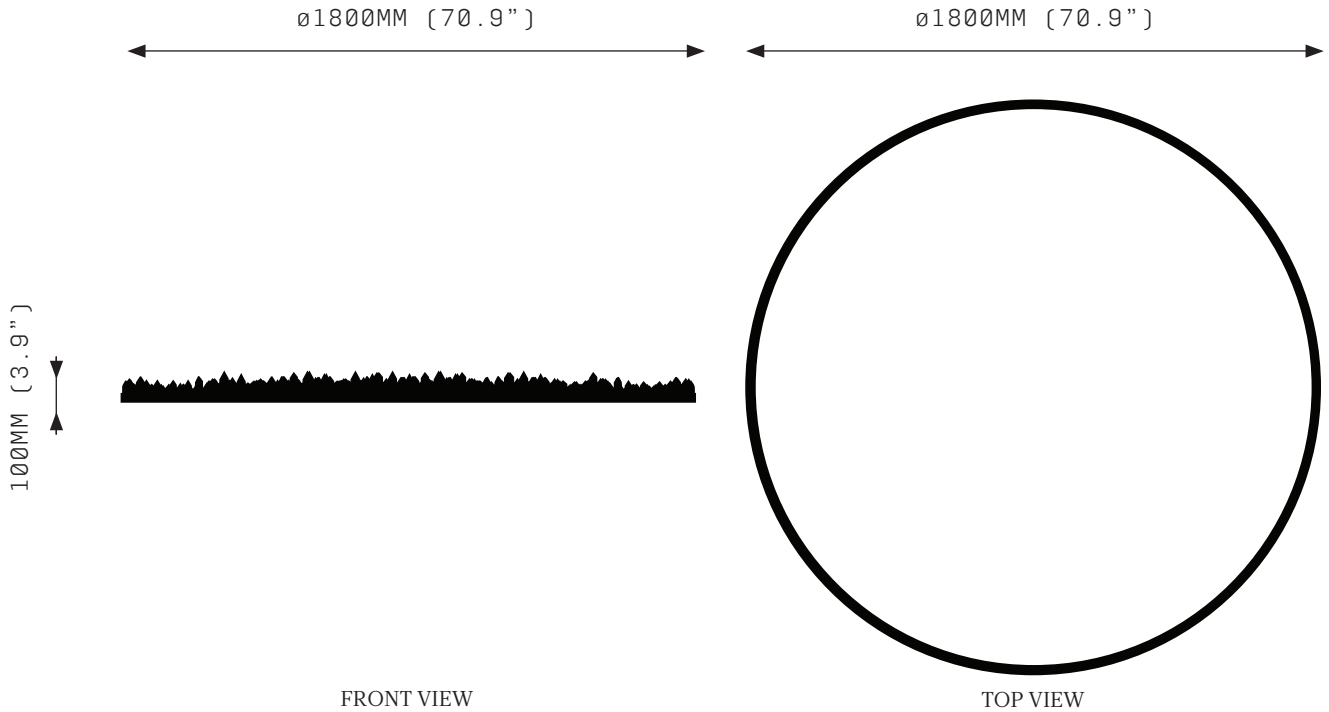

# PROMETHEUS I 1800

FRONT VIEW

TOP VIEW

## SPECIFICATIONS

Ordering Code:  
P1.1800

Lamp:  
24V LED WW 2700K

Lumens:  
8732 LM

Voltage:  
24V DC

Watts:  
108W

Weight:  
Approx. 28 kg\*  
\*Exclusive of canopy

Inclusions:  
Power Supply Unit x 150W