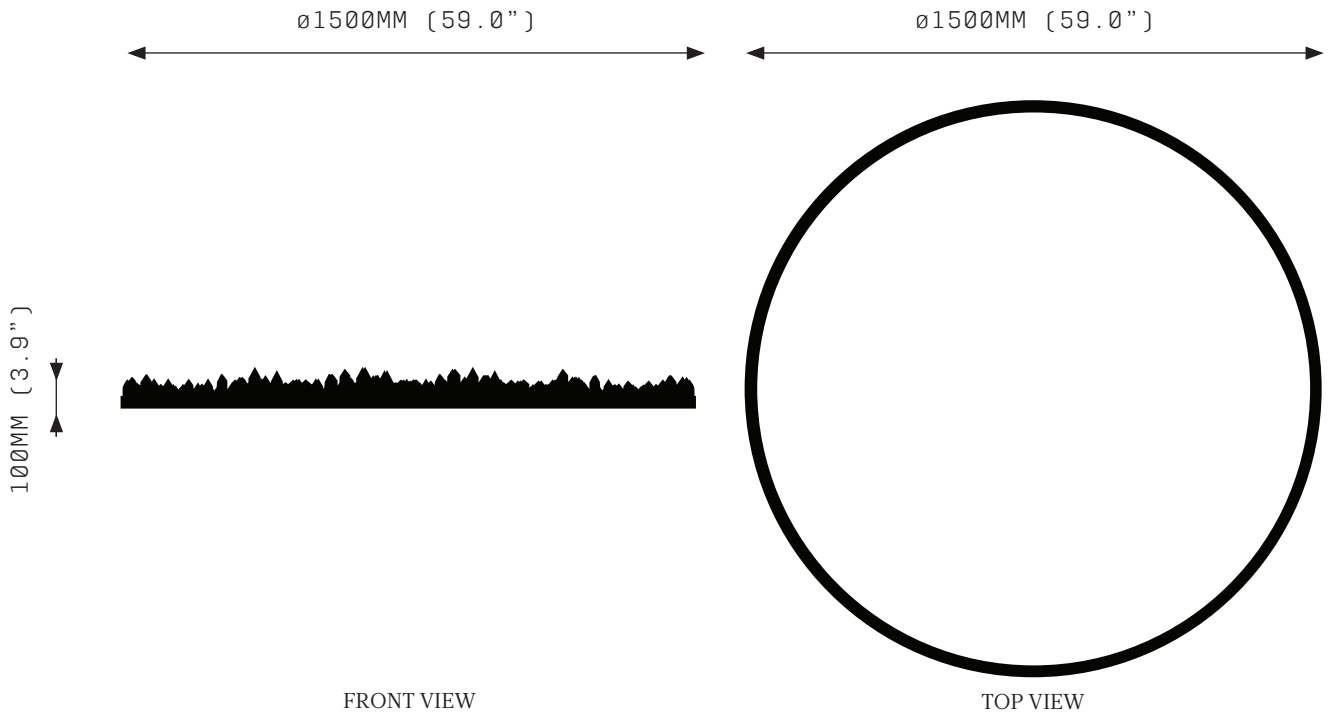

PROMETHEUS I is an ascending blaze of crystal quartz, venerating its namesake in a ring of flame. PROMETHEUS I embodies the Christopher Boots rough-luxe aesthetic and is considered a contemporary classic.

PROMETHEUS I 1500

SPECIFICATIONS

Ordering Code:
P1.1500

Lamp:
24V LED WW 2700K

Lumens:
7277 LM

Voltage:
24V DC

Watts:
90W

Weight:
Approx. 23 kg*
*Exclusive of canopy