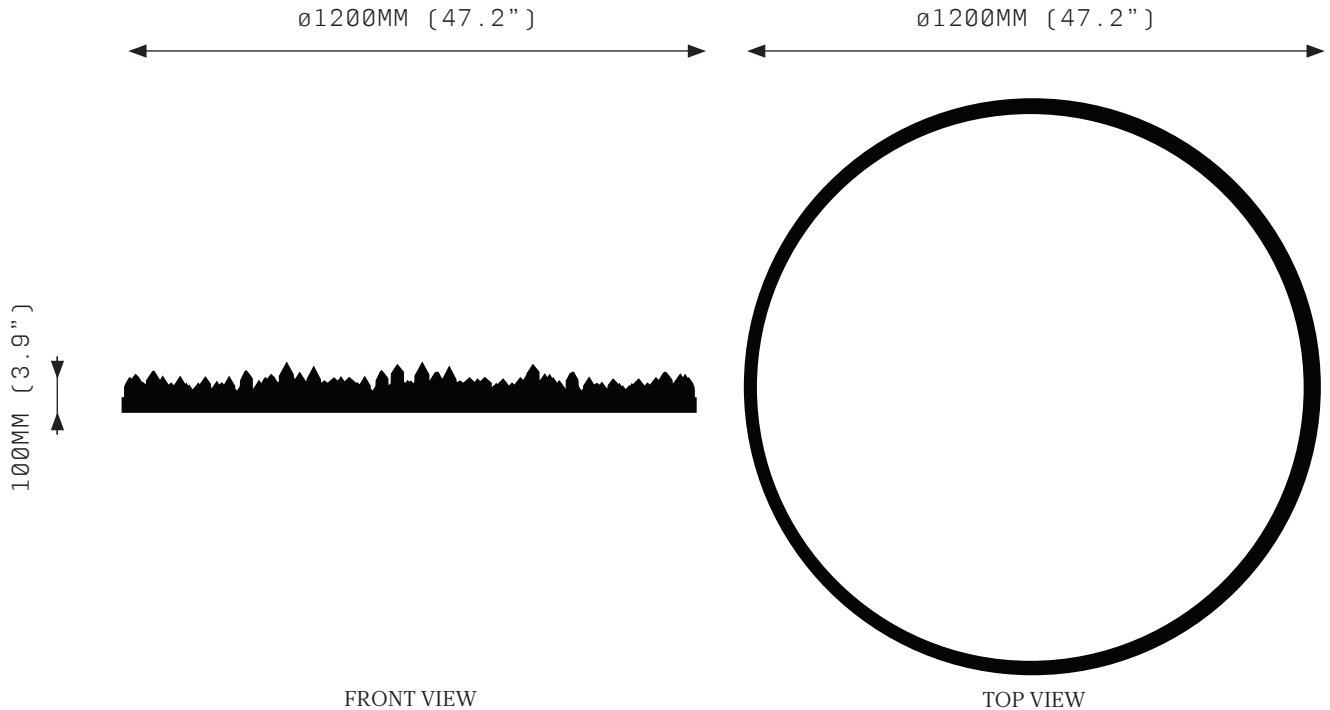

PROMETHEUS I 1200

SPECIFICATIONS

Ordering Code:
P1.1200

Lamp:
24V LED WW 2700K

Lumens:
5822 LM

Voltage:
24V DC

Watts:
72W

Weight:
Approx. 19 kg*
*Exclusive of canopy