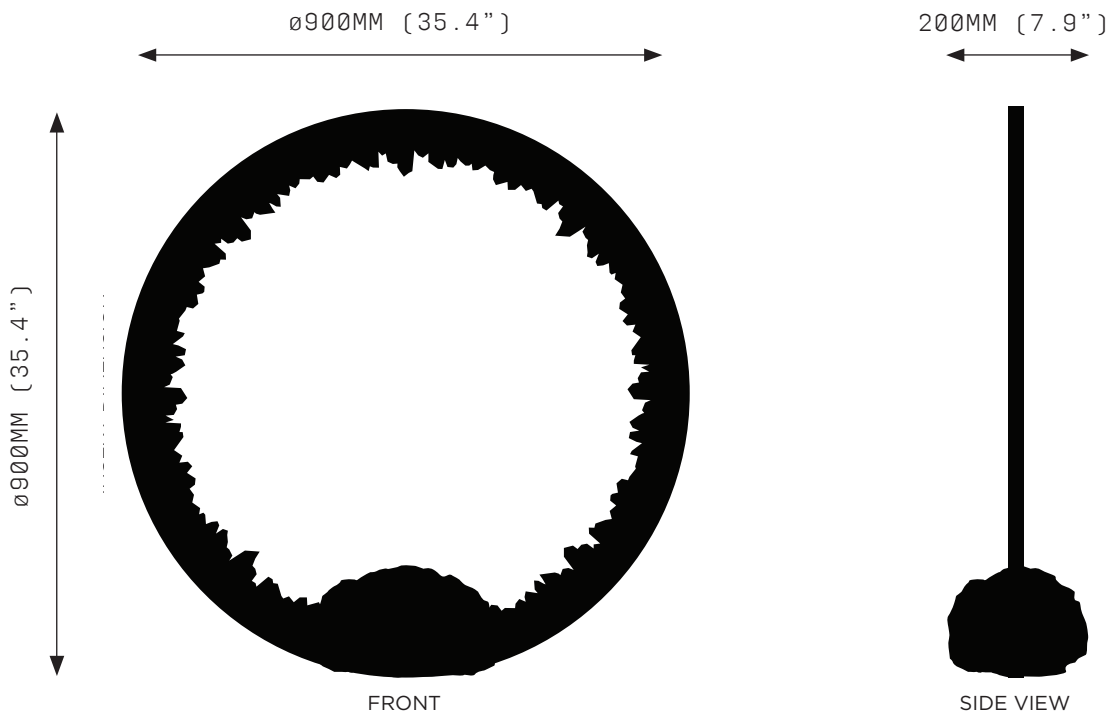

PROMETHEUS IV TABLE LAMP is an implosion of blazing crystal quartz, venerating its namesake in a ring of flame.

PROMETHEUS IV TABLE LAMP 900 QUARTZ BASE

SPECIFICATIONS

Ordering Code:
P4.T.900.QB

Lamp:
24V LED WW 2700K

Lumens:
4366 LM

Voltage:
24V DC

Watts:
54W

Weight:
Approx. 14 kg

Inclusions:
Bullion Box with integrated
Power Supply Unit and
Dimmer Unit

PRODUCT OPTIONS

Quartz:
CQ Clear Quartz
RQ Rose Quartz
SQ Smoky Quartz