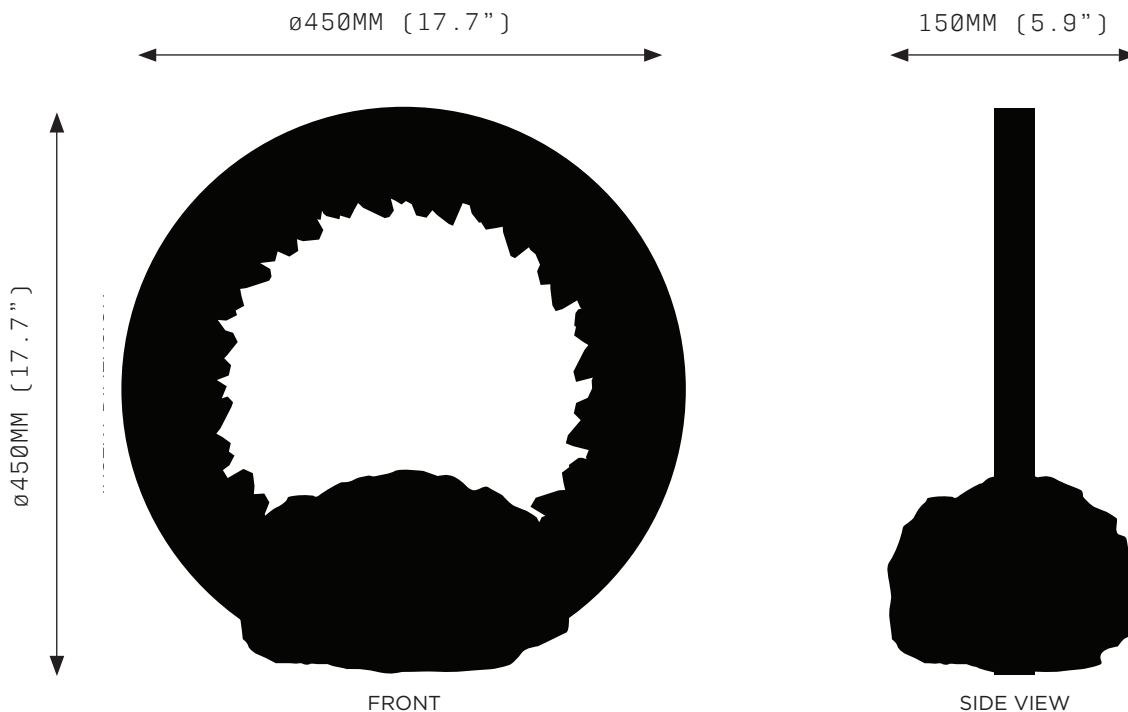

PROMETHEUS IV TABLE LAMP is an implosion of blazing crystal quartz, venerating its namesake in a ring of flame.

## SPECIFICATIONS

Ordering Code:  
P4.T.450.QB

Lamp:  
24V LED WW 2700K

Lumens:  
2183 LM

Voltage:  
24V DC

Watts:  
27W

Weight:  
Approx. 10 kg

Inclusions:  
Bullion Box with integrated  
Power Supply Unit and  
Dimmer Unit