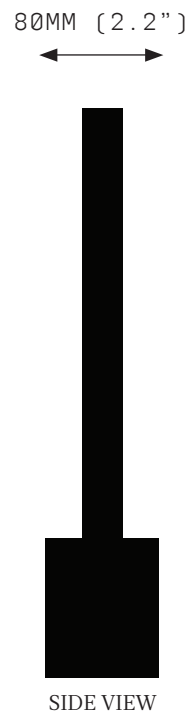

PROMETHEUS IV TABLE LAMP 450

Prometheus stole fire from the Gods of Mt Olympus and gave it to humankind. More than the means for survival- light and technology, Prometheus' gift represented creative potential. The spark of creation, previously limited to the Gods, gave mortals the power to dream, to create, to imagine and challenge.

PROMETHEUS IV TABLE LAMP is an implosion of blazing crystal quartz, venerating its namesake in a ring of flame.

PROMETHEUS IV TABLE LAMP 450

SPECIFICATIONS

Ordering Code:
P4.T.450

Lamp:
24V LED WW 2700K

Lumens:
2183 LM