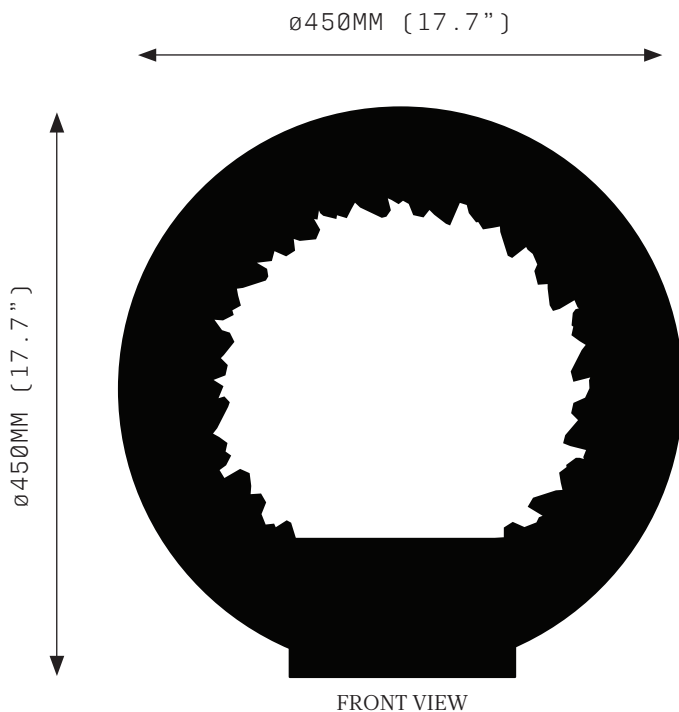

PROMETHEUS IV TABLE LAMP is an implosion of blazing crystal quartz, venerating its namesake in a ring of flame.

PROMETHEUS IV TABLE LAMP 450

SPECIFICATIONS

Ordering Code:
P4.T.450

Lamp:
24V LED WW 2700K

Lumens:
2183 LM

Voltage:
24V DC

Watts:
27W

Weight:
Approx. 9 kg

Inclusions:
Power Supply Unit x 60W

Exclusions:
User interface, Dimmer unit

PRODUCT OPTIONS

Finishes:
BB Brushed Brass

WARRANTY