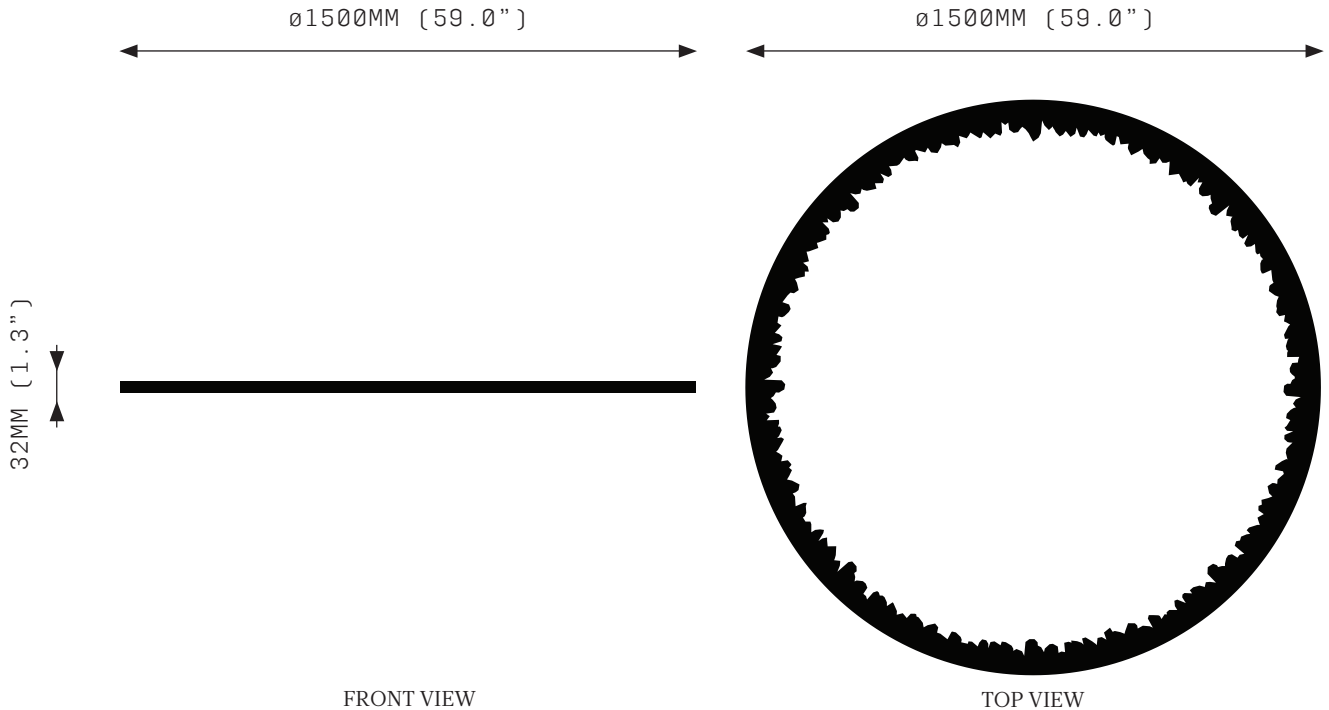

PROMETHEUS IV is an implosion of blazing crystal quartz, venerating its namesake in a ring of flame.

PROMETHEUS IV 1500

SPECIFICATIONS

Ordering Code:
P4.1500

Lamp:
24V LED WW 2700K

Lumens:
7277 LM

Voltage:
24V DC

Watts:
90W

Weight:
Approx. 23 kg*
*Exclusive of canopy

Inclusions:
Power Supply Unit x 100W

Exclusions:
User interface, Dimmer unit

PRODUCT OPTIONS

Finishes:
 AB Aged Brass
 BB Brushed Brass
 HRB Hand Rubbed Brass
 DB Dark Bronze
 MP Mottled Patina
 VER Verdigris
 PB Polished Brass
 BSS Brushed Stainless Steel*
 PSS Polished Stainless Steel*
 CL Copper Leaf
 SL Silver Leaf
 GL Gold Leaf