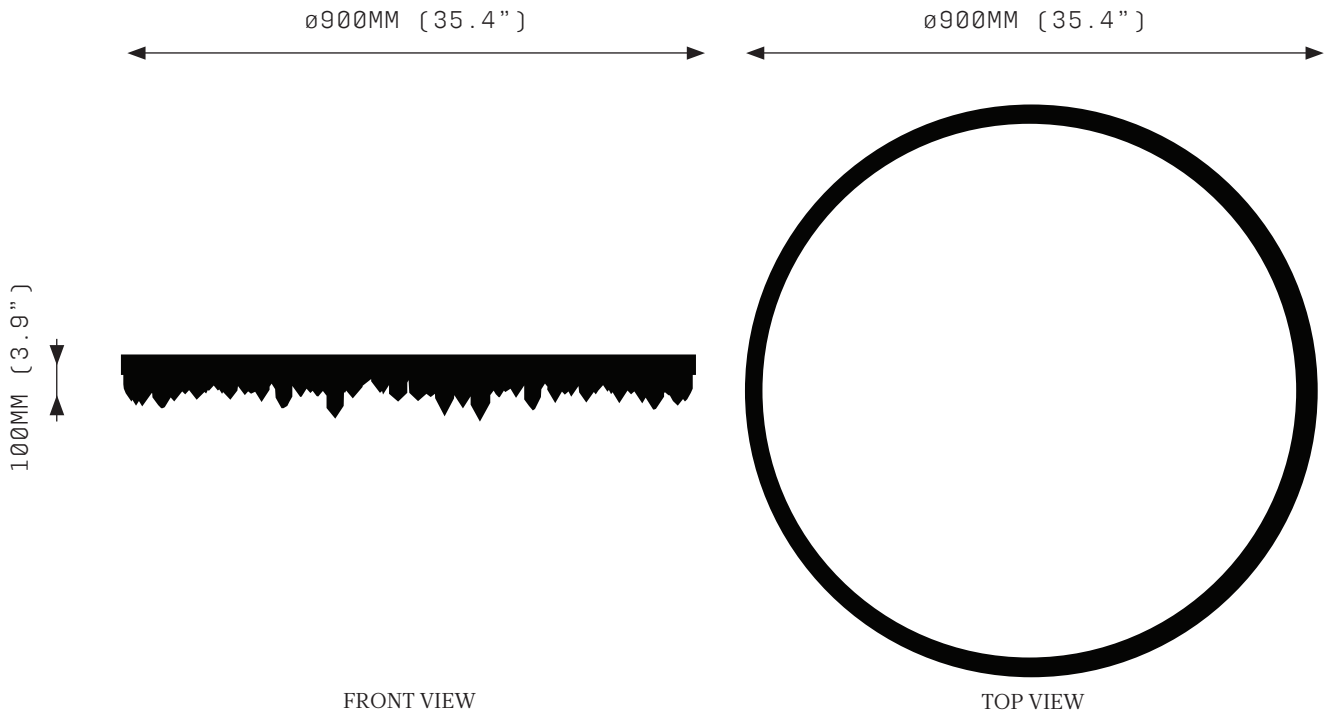

PROMETHEUS II 900

Prometheus stole fire from the Gods of Mt Olympus and gave it to humankind. More than the means for survival- light and technology, Prometheus' gift represented creative potential. The spark of creation, previously limited to the Gods, gave mortals the power to dream, to create, to imagine and challenge.

PROMETHEUS II is a descending blaze of crystal quartz, venerating its namesake in a ring of flame.

PROMETHEUS II 900

SPECIFICATIONS

Ordering Code:
P2.900

Lamp:
24V LED WW 2700K

Lumens:
4366 LM

Voltage:
24V DC

Watts:
54W

Weight:
Approx. 14 kg*
*Exclusive of canopy

Inclusions:
Power Supply Unit x 60W

Exclusions:
User interface, Dimmer unit

PRODUCT OPTIONS

Finishes:
AB Aged Brass
BB Brushed Brass
HRB Hand Rubbed Brass
DB Dark Bronze
MP Mottled Patina
BSS Brushed Stainless Steel*
VER Verdigris
PB Polished Brass
PSS Polished Stainless Steel*
CL Copper Leaf
SL Silver Leaf
GL Gold Leaf