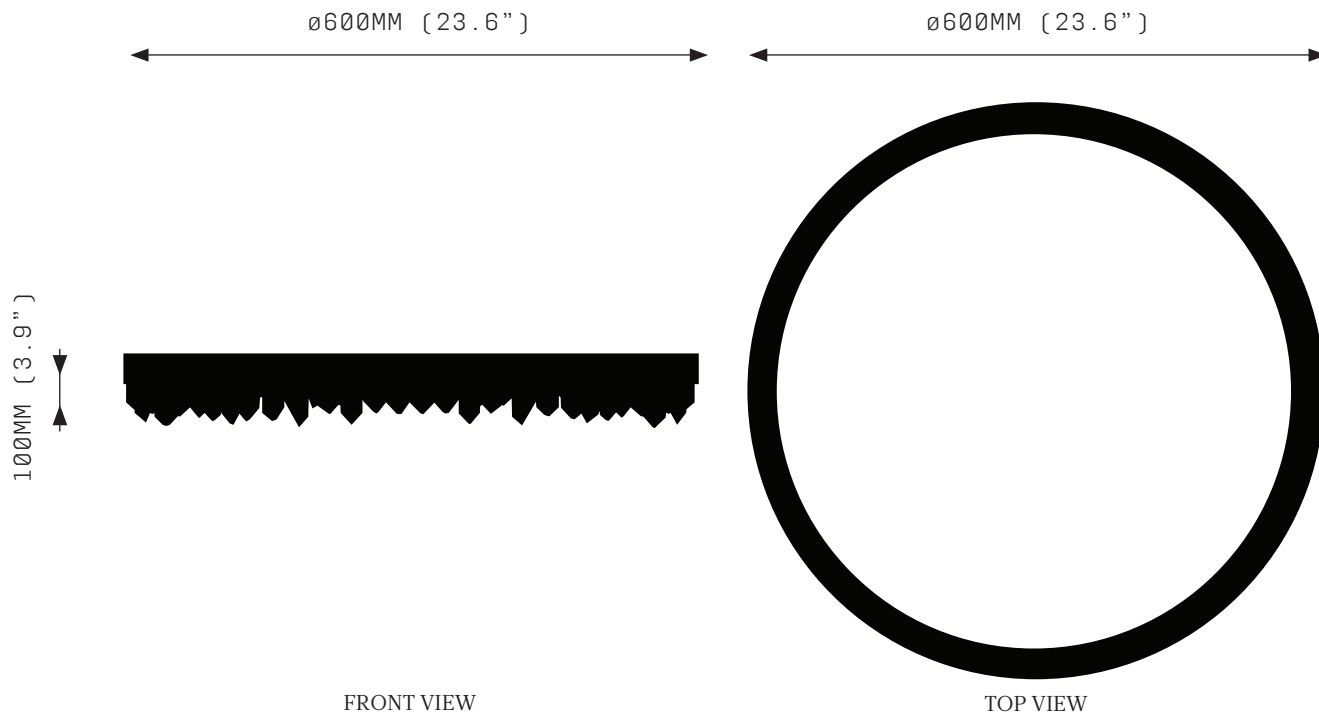

PROMETHEUS II is a descending blaze of crystal quartz, venerating its namesake in a ring of flame.

PROMETHEUS II 600

SPECIFICATIONS

Ordering Code:
P2.600

Lamp:
24V LED WW 2700K

Lumens:
2911 LM

Voltage:
24V DC

Watts:
36W

Weight:
Approx. 9 kg*
*Exclusive of canopy

Inclusions:
Power Supply Unit x 60W

Exclusions:
User interface, Dimmer unit

PRODUCT OPTIONS

Finishes:
 AB Aged Brass
 BB Brushed Brass
 HRB Hand Rubbed Brass
 DB Dark Bronze
 MP Mottled Patina
 BSS Brushed Stainless Steel*
 VER Verdigris
 PB Polished Brass
 PSS Polished Stainless Steel*
 CL Copper Leaf
 SL Silver Leaf
 GL Gold Leaf