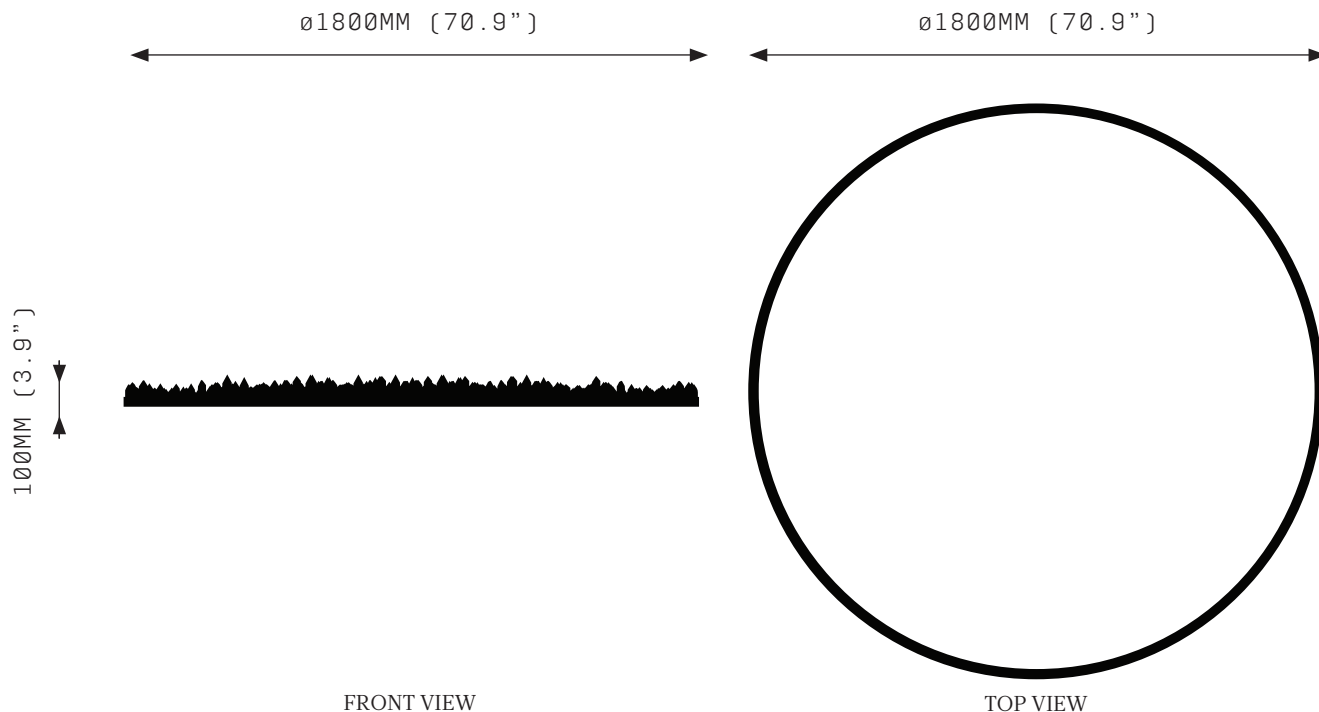

PROMETHEUS I 1800

SPECIFICATIONS

Ordering Code:
P1.1800

Lamp:
24V LED WW 2700K

Lumens:
8732 LM

Voltage:
24V DC

Watts:
108W

Weight:
Approx. 28 kg*
*Exclusive of canopy