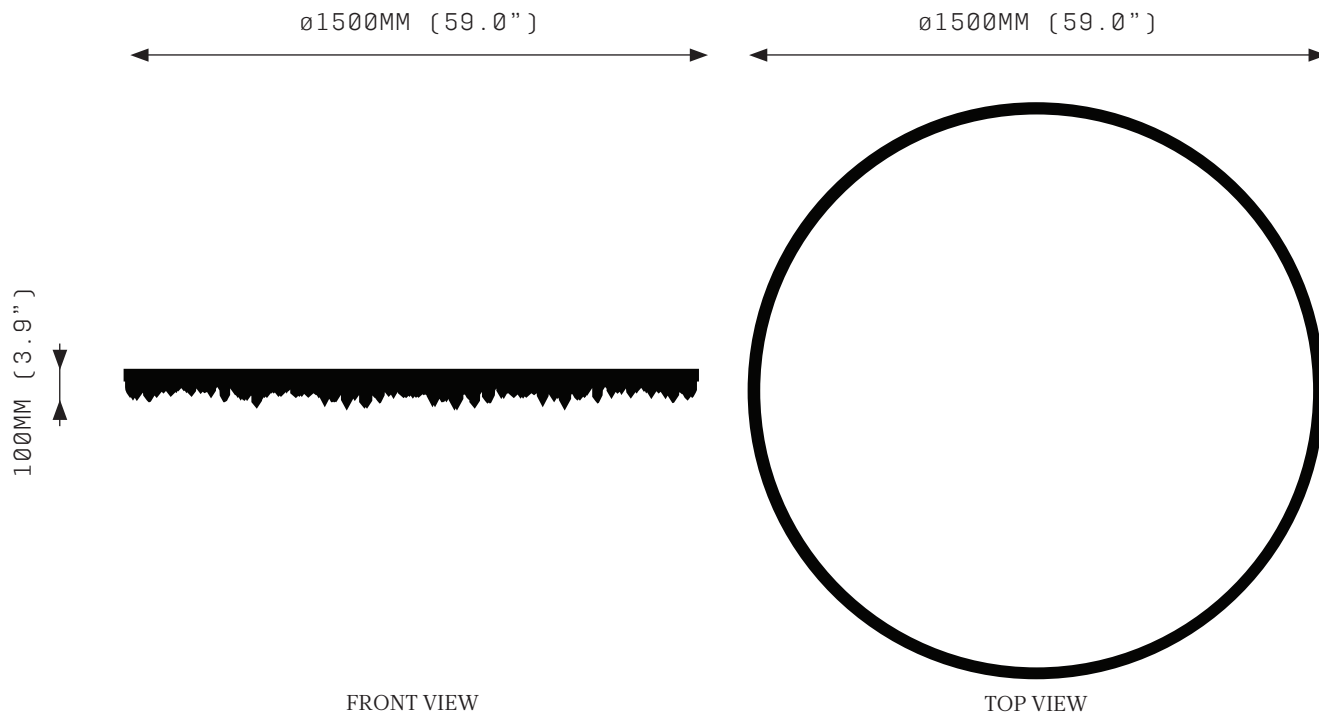

PROMETHEUS II 1500

Prometheus stole fire from the Gods of Mt Olympus and gave it to humankind. More than the means for survival- light and technology, Prometheus' gift represented creative potential. The spark of creation, previously limited to the Gods, gave mortals the power to dream, to create, to imagine and challenge.

PROMETHEUS II is a descending blaze of crystal quartz, venerating its namesake in a ring of flame.

PROMETHEUS II 1500

SPECIFICATIONS

Ordering Code:
P2.1500

Lamp:
24V LED WW 2700K

Lumens:
7277 LM

Voltage:
24V DC

Watts:
90W

Weight:
Approx. 23 kg*
*Exclusive of canopy

Inclusions:
Power Supply Unit x 100W

Exclusions:
User interface, Dimmer unit

PRODUCT OPTIONS

Finishes:
AB Aged Brass
BB Brushed Brass
HRB Hand Rubbed Brass
DB Dark Bronze
MP Mottled Patina
BSS Brushed Stainless Steel*
VER Verdigris
PB Polished Brass
PSS Polished Stainless Steel*
CL Copper Leaf
SL Silver Leaf
GL Gold Leaf