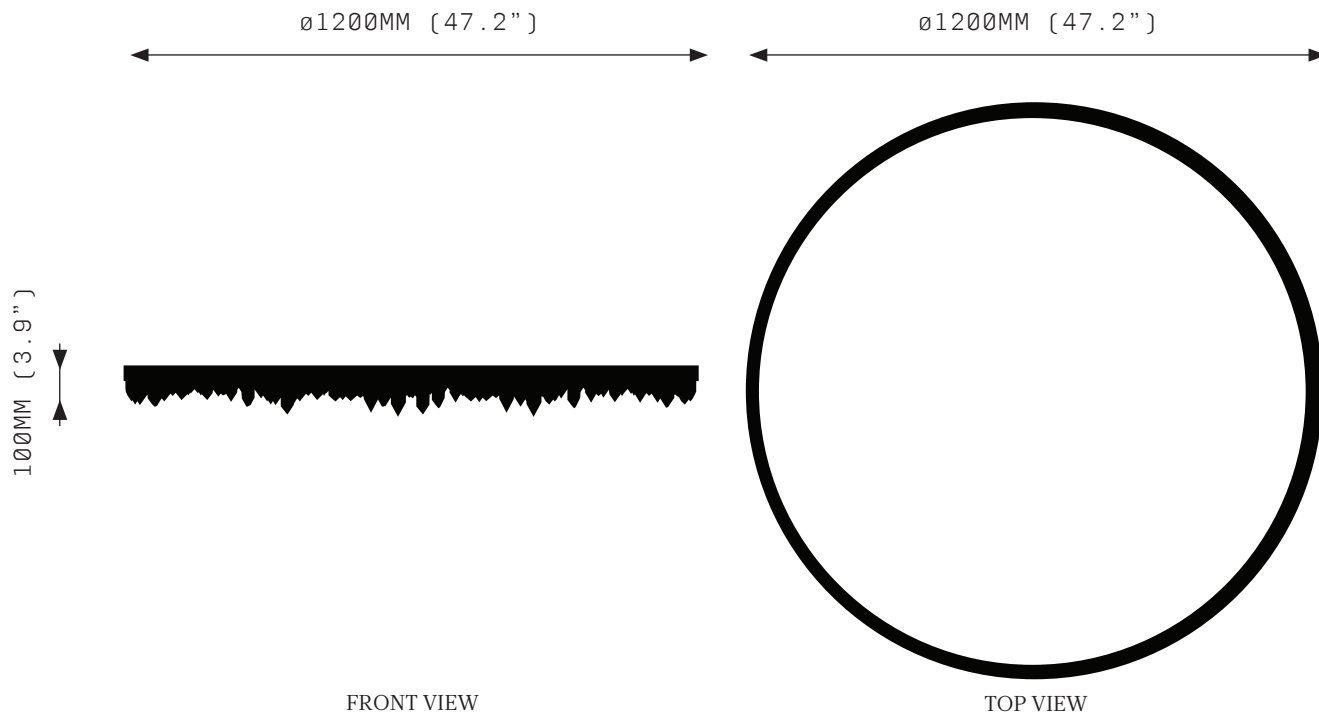

## SPECIFICATIONS

Ordering Code:  
P2.1200

Lamp:  
24V LED WW 2700K

Lumens:  
5822 LM

Voltage:  
24V DC

Watts:  
72W

Weight:  
Approx. 19 kg\*  
\*Exclusive of canopy

Inclusions:  
Power Supply Unit x 100W