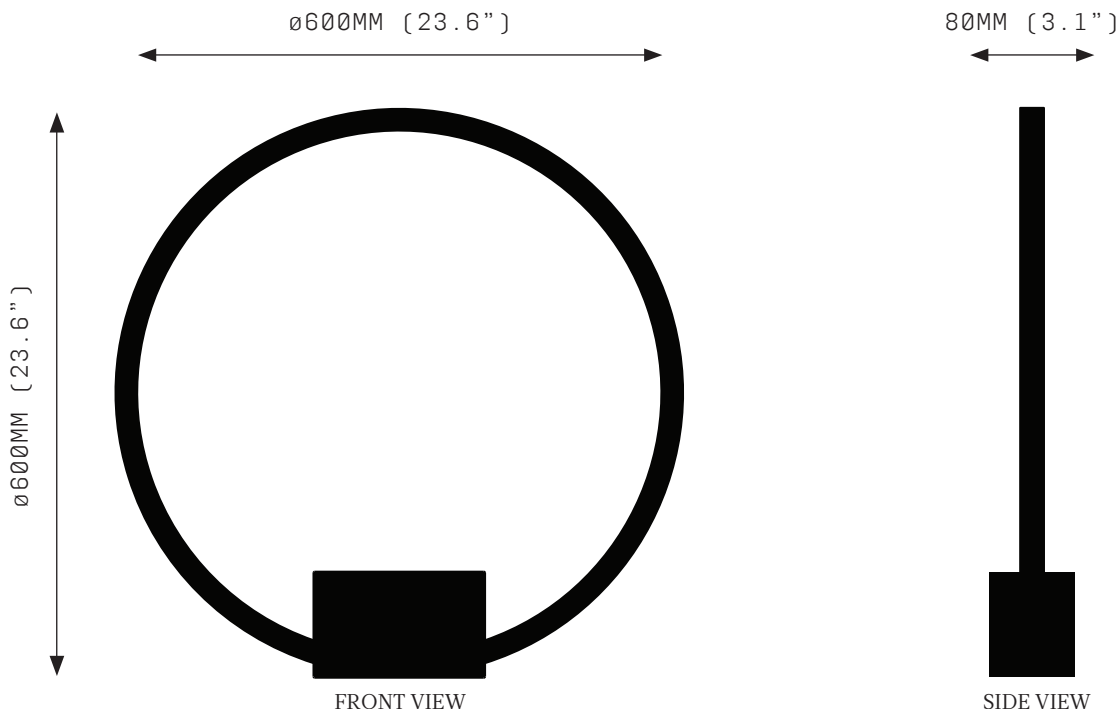

# PORTAL TABLE LAMP 600

Portals are gateways, a liminal space of transition, a link to beyond. Portals are both a solid boundary and a void. A charged space, portals have magical resonance and hint at multi-dimensional adventure.

## SPECIFICATIONS

Ordering Code:  
POR.T.600

Lamp:  
24V LED WW 2700K

Lumens:  
2911 LM

Voltage:  
24V DC

Watts:  
36W

Weight:  
Approx. 8 kg

Inclusions:  
Bullion Box with integrated  
Power Supply Unit and  
Dimmer Unit