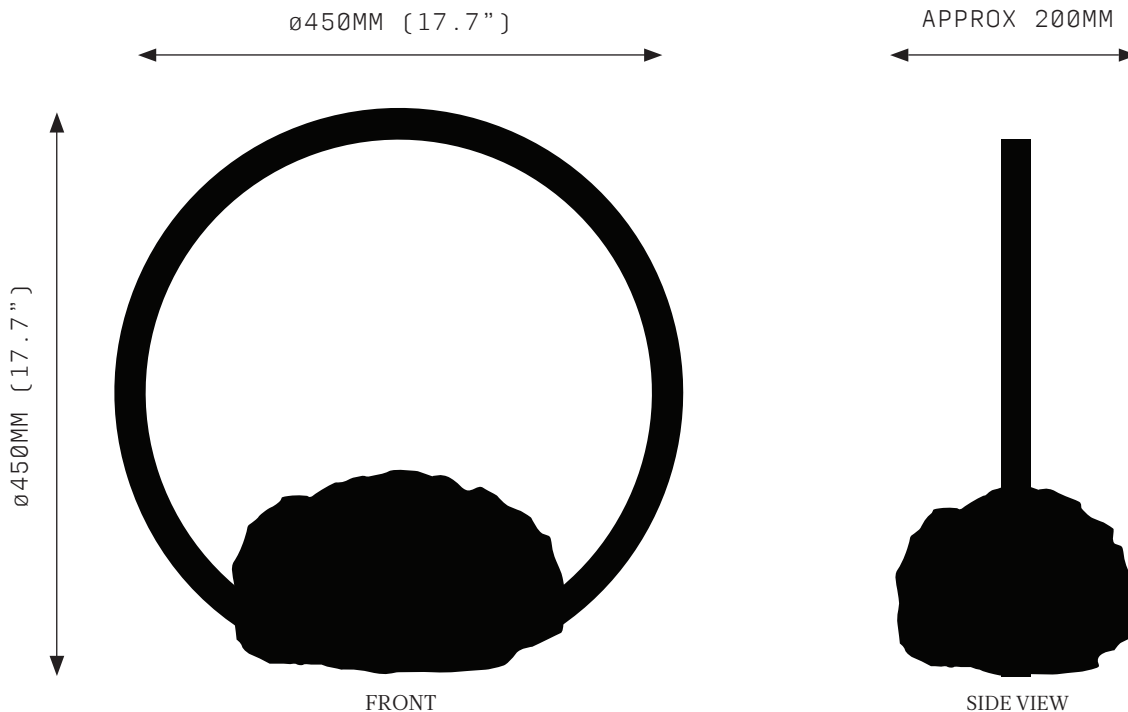

PORTAL TABLE LAMP 450 QUARTZ BASE

Portals are gateways, a liminal space of transition, a link to beyond. Portals are both a solid boundary and a void. A charged space, portals have magical resonance and hint at multi-dimensional adventure.

PORTAL TABLE LAMP QUARTZ BASE draws on this promise. A luminous circle of light anchored by stone, PORTAL TABLE LAMP QUARTZ BASE opens a space of visual possibility.

PORTAL TABLE LAMP 450 QUARTZ BASE

SPECIFICATIONS

Ordering Code:
POR.T.450.QB

Lamp:
24V LED WW 2700K

Lumens:
2183 LM

Voltage:
24V DC

Watts:
27W

Weight:
Approx. 10 kg

Inclusions:
Bullion Box with integrated
Power Supply Unit and
Dimmer Unit

PRODUCT OPTIONS