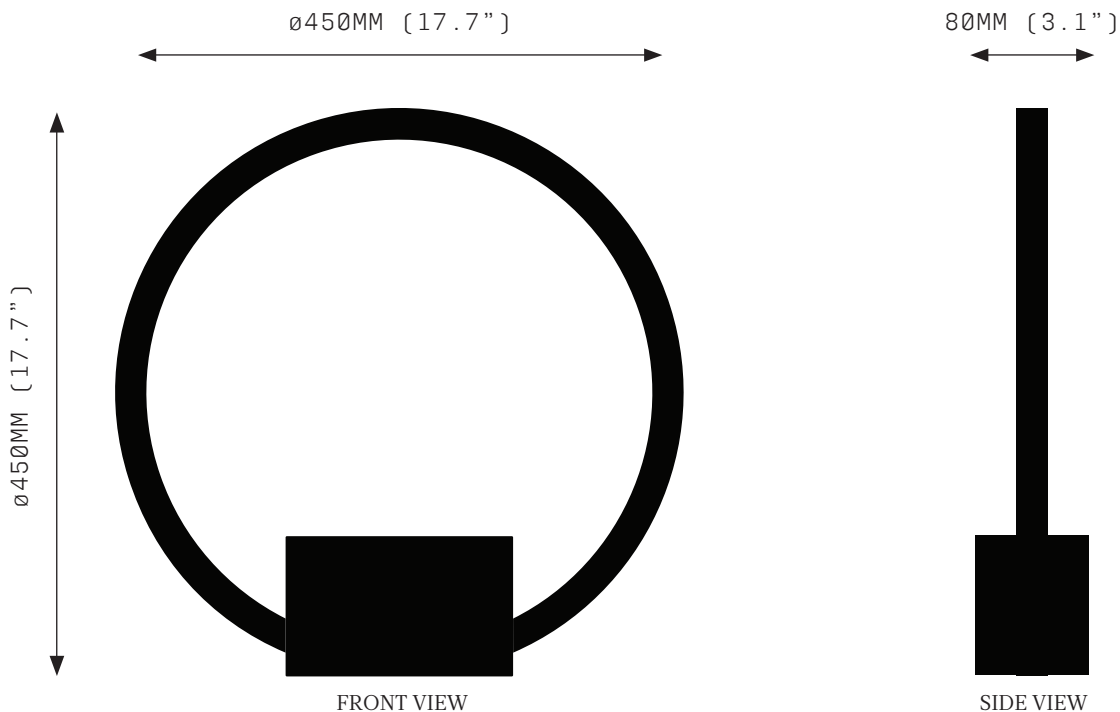

PORTAL TABLE LAMP 450

Portals are gateways, a liminal space of transition, a link to beyond. Portals are both a solid boundary and a void. A charged space, portals have magical resonance and hint at multi-dimensional adventure.

PORTAL TABLE LAMP draws on this promise. A luminous circle of light anchored by stone, PORTAL TABLE LAMP opens a space of visual possibility.

PORTAL TABLE LAMP 450

SPECIFICATIONS

Ordering Code:
POR.T.450

Lamp:
24V LED WW 2700K

Lumens:
2183 LM

Voltage:
24V DC

Watts:
27W

Weight:
Approx. 6 kg

Inclusions:
Bullion Box with integrated
Power Supply Unit and
Dimmer Unit

PRODUCT OPTIONS

Finishes:
BB Brushed Brass