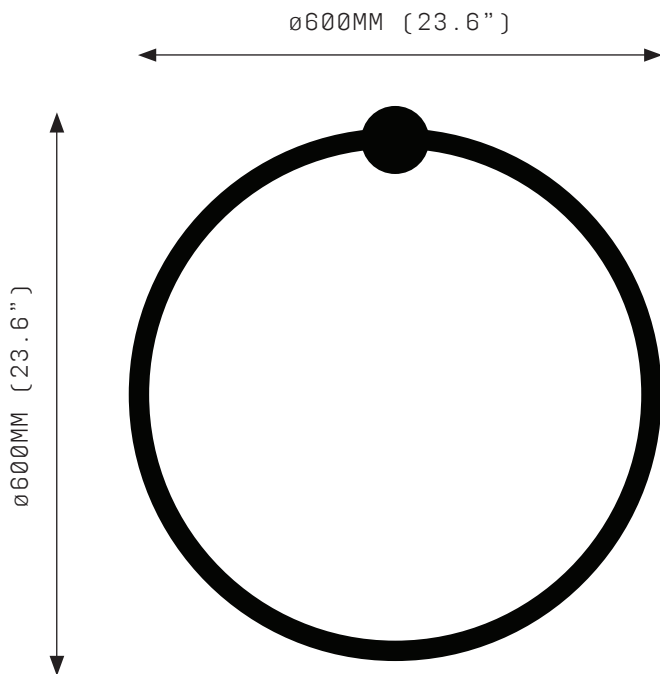

PORTAL SCONCE draws on this promise. LED light floods the void, opening a space of visual possibility.

PORTAL SCONCE 600

FRONT

SIDE VIEW

SPECIFICATIONS

Ordering Code:
POR.W.600

Lamp:
24V LED WW 2700K

Lumens:
2911 LM

Voltage:
24V DC

Watts:
36 W

Weight:
Approx. 3 kg

Inclusions:
Power Supply unit x 60W

Exclusions:
User Interface, Dimmer Unit

PRODUCT OPTIONS

Finishes:
BB Brushed Brass

WARRANTY