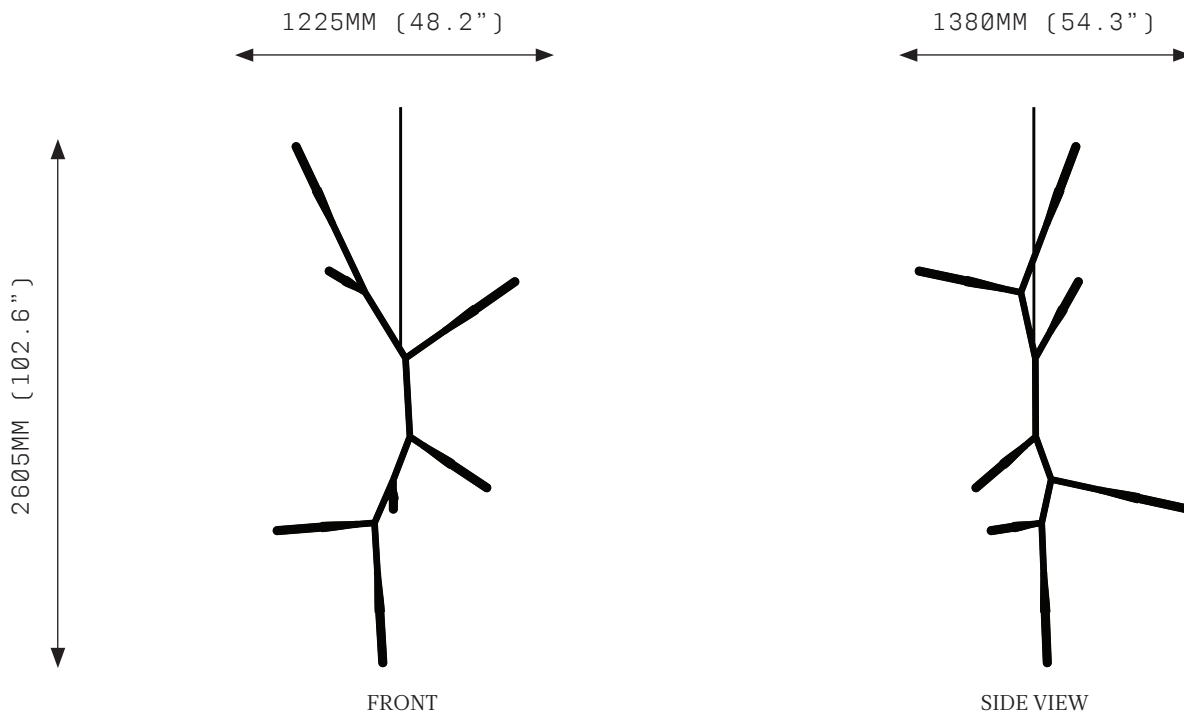

PHASMIDA draws inspiration from both phasma and Phasmatodea, linking the supernatural vision of the former with the arboreal form of the later in a highly versatile branching pendant.

PHASMIDA 7V

SPECIFICATIONS

Ordering Code:
PHAS.7.V

Lamp:
T.T.110* G9 110V LED 4.5W 3000K
T.T.240* G9 240V LED 4W 2700K
BAN.110† E26 110V LED 4W 2200K
BAN.240† E27 240V LED 4W 2200K
*Frosted Test Tube lamp cover
†Banana Globe

Lumens:
1750 - 2800 LM

Voltage:
110 / 240 V

Watts:
28 - 32 W

Weight:
Approx. 9 kg*
*Exclusive of canopy

Exclusions:
User Interface, Dimmer Unit

PRODUCT OPTIONS

Finishes:
AB Aged Brass
HRB Hand Rubbed Brass
DB Dark Bronze
MP Mottled Patina
VER Verdigris
PB Polished Brass
CP Copper
SN Satin Nickel
24K 24K Gold