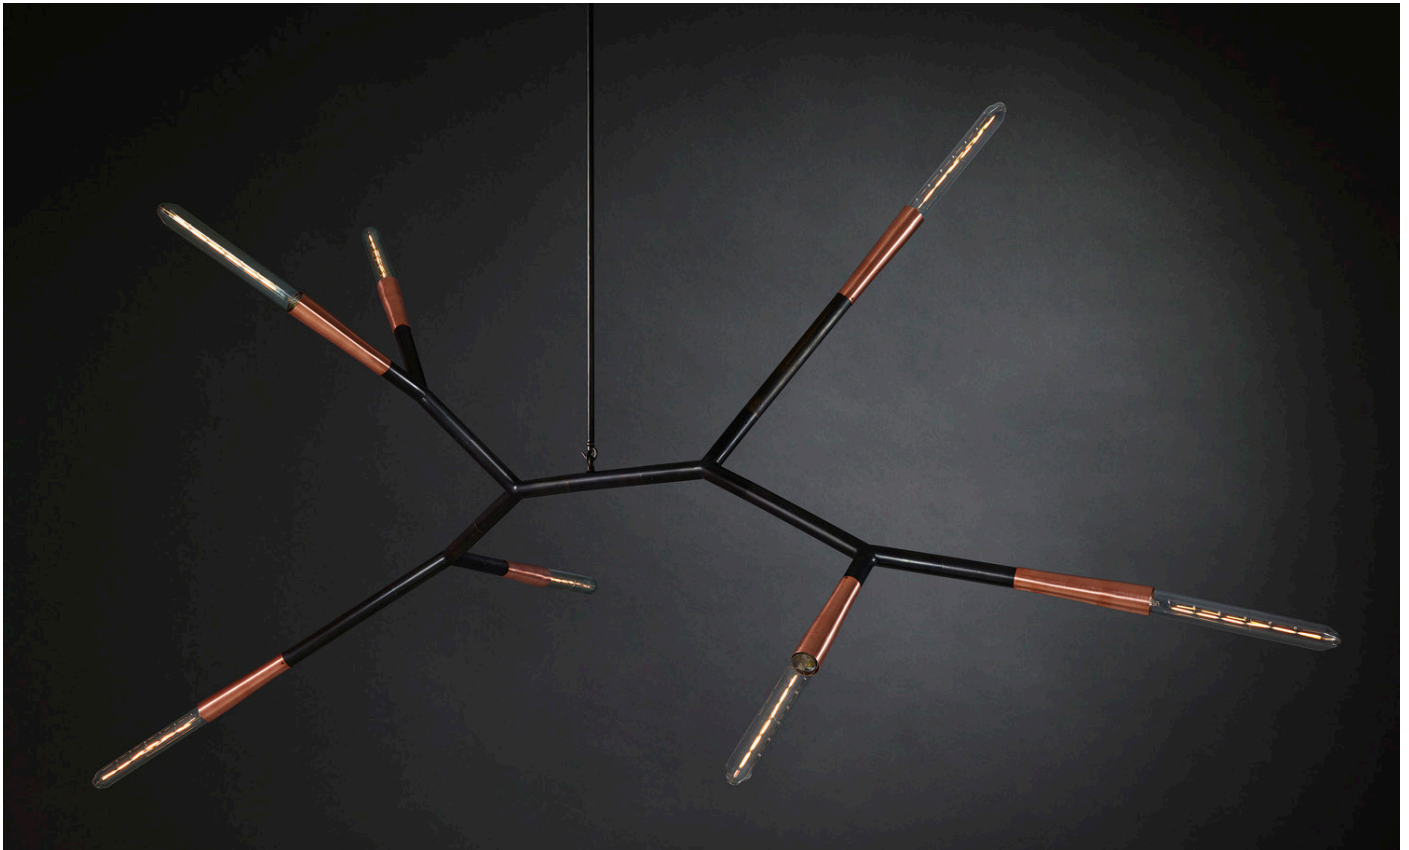

PHASMIDA 7V

PHASMIDA comes from the Greek φάσμα “phasma”, meaning phantom or apparition and describes the momentary visibility of the unseen. Phasmida or Phasmatodea are an order of insects, commonly known as stick insects or walking sticks.

PHASMIDA draws inspiration from both phasma and Phasmatodea, linking the supernatural vision of the former with the arboreal form of the later in a highly versatile branching pendant.

PHASMIDA 7V

SPECIFICATIONS

Ordering Code:
PHAS.7.V

Lamp:
T.T.110* G9 110V LED 4.5W 3000K
T.T.240* G9 240V LED 4W 2700K
BAN.110† E26 110V LED 4W 2200K
BAN.240† E27 240V LED 4W 2200K
*Frosted Test Tube lamp cover
†Banana Globe

Lumens:
1750 - 2800 LM

Suspension: *
ROD Vertical Rod
*Contact us for alternatives

Canopy: *
RFS Round Flush Small
RFM Round Flush Medium
RFL Round Flush Large
RSM Round Surface Medium
RSL Round Surface Large
*Refer to Canopy Specification Guide