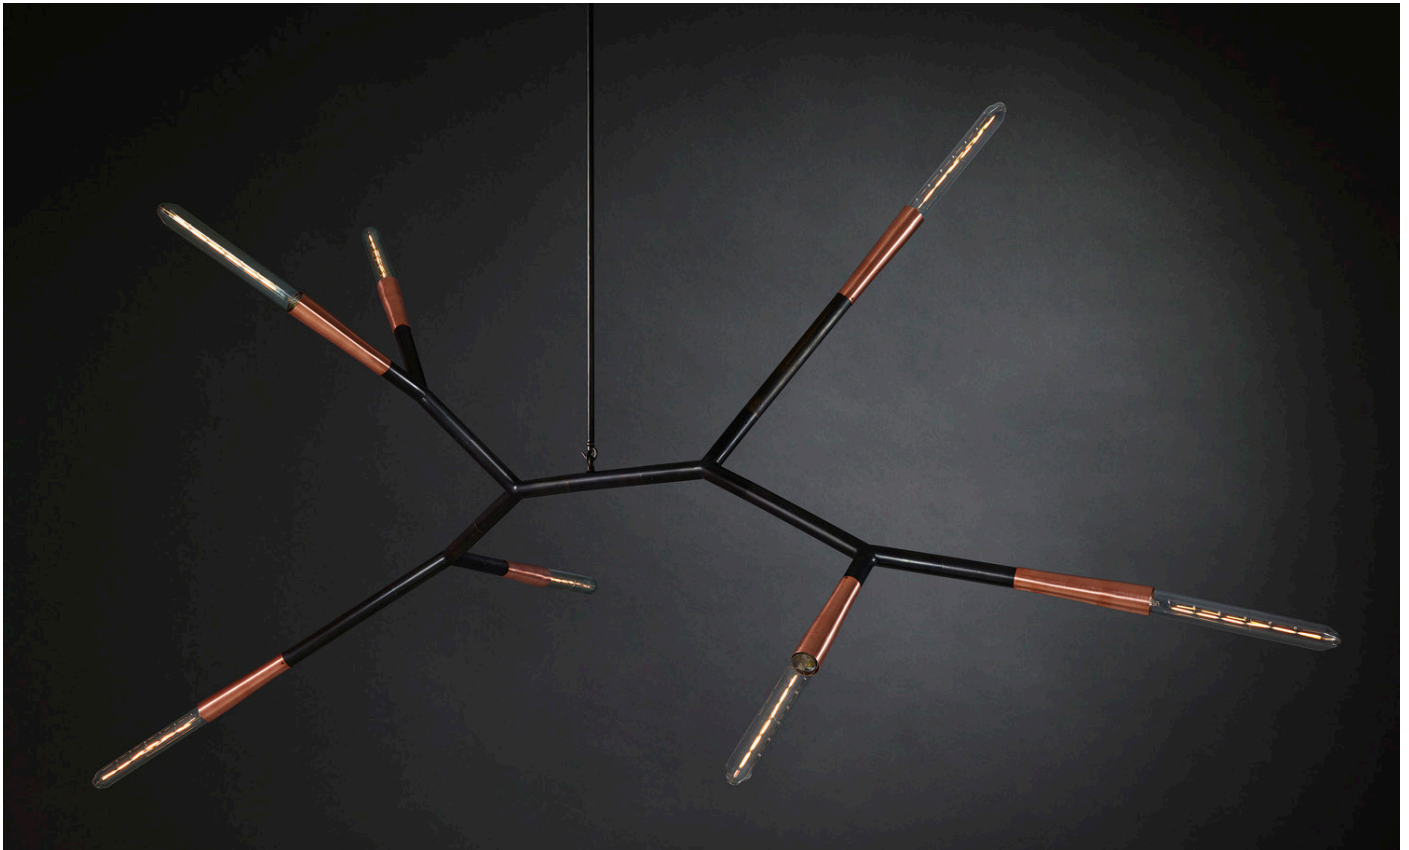

PHASMIDA 7H

PHASMIDA comes from the Greek φάσμα “phasma”, meaning phantom or apparition and describes the momentary visibility of the unseen. Phasmida or Phasmatodea are an order of insects, commonly known as stick insects or walking sticks.

PHASMIDA draws inspiration from both phasma and Phasmatodea, linking the supernatural vision of the former with the arboreal form of the later in a highly versatile branching pendant.

PHASMIDA 7H

FRONT VIEW

SIDE VIEW

SPECIFICATIONS

Ordering Code:
PHAS.7.H

Lamp:
T.T.110* G9 110V LED 4.5W 3000K
T.T.240* G9 240V LED 4W 2700K
BAN.110† E26 110V LED 4W 2200K
BAN.240† E27 240V LED 4W 2200K
*Frosted Test Tube lamp cover
†Banana Globe

Suspension: *
ROD Vertical Rod
*Contact us for alternatives

Canopy: *
RFS Round Flush Small
RFM Round Flush Medium
RFL Round Flush Large
RSM Round Surface Medium
RSL Round Surface Large
*Refer to Canopy Specification Guide