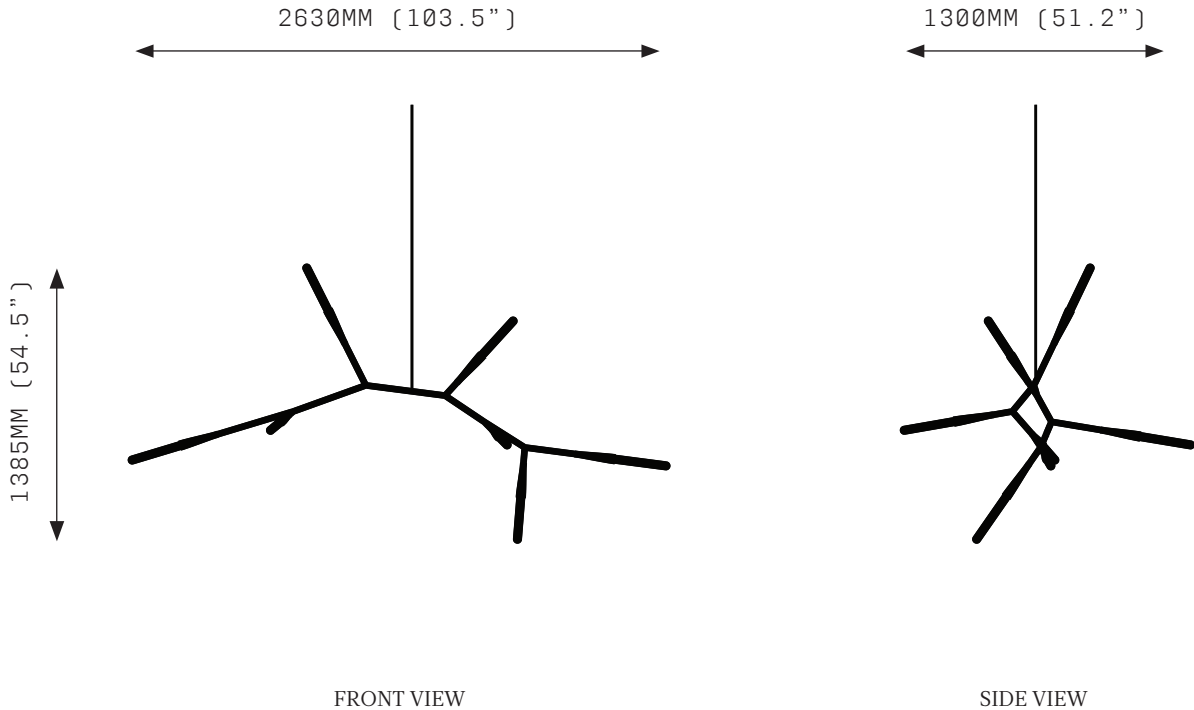

PHASMIDA 7H

FRONT VIEW

SIDE VIEW

SPECIFICATIONS

Ordering Code:
PHAS.7.H

Lamp:
T.T.110* G9 110V LED 4.5W 3000K
T.T.240* G9 240V LED 4W 2700K
BAN.110† E26 110V LED 4W 2200K
BAN.240† E27 240V LED 4W 2200K
*Frosted Test Tube lamp cover
†Banana Globe

Lumens:
1750 - 2800 LM

Voltage:
110 / 240 V

Watts:
28 - 32 W

Weight:
Approx. 9 kg*
*Exclusive of canopy

Exclusions:
User Interface, Dimmer Unit

PRODUCT OPTIONS

Finishes:
AB Aged Brass
HRB Hand Rubbed Brass
DB Dark Bronze
MP Mottled Patina
VER Verdigris
PB Polished Brass
CP Copper
SN Satin Nickel
24K 24K Gold

Suspension: *
ROD Vertical Rod
*Contact us for alternatives

Canopy: *
RFS Round Flush Small
RFM Round Flush Medium
RFL Round Flush Large
RSM Round Surface Medium
RSL Round Surface Large
*Refer to Canopy Specification Guide

WARRANTY

3 Years Fixture

Phasmida is a solid fixture that will require very little maintenance over the years.

If your Phasmida is treated with care, it will shine brightly for many years to come.

Contact us for custom variations.

Installation should only be undertaken by a qualified professional