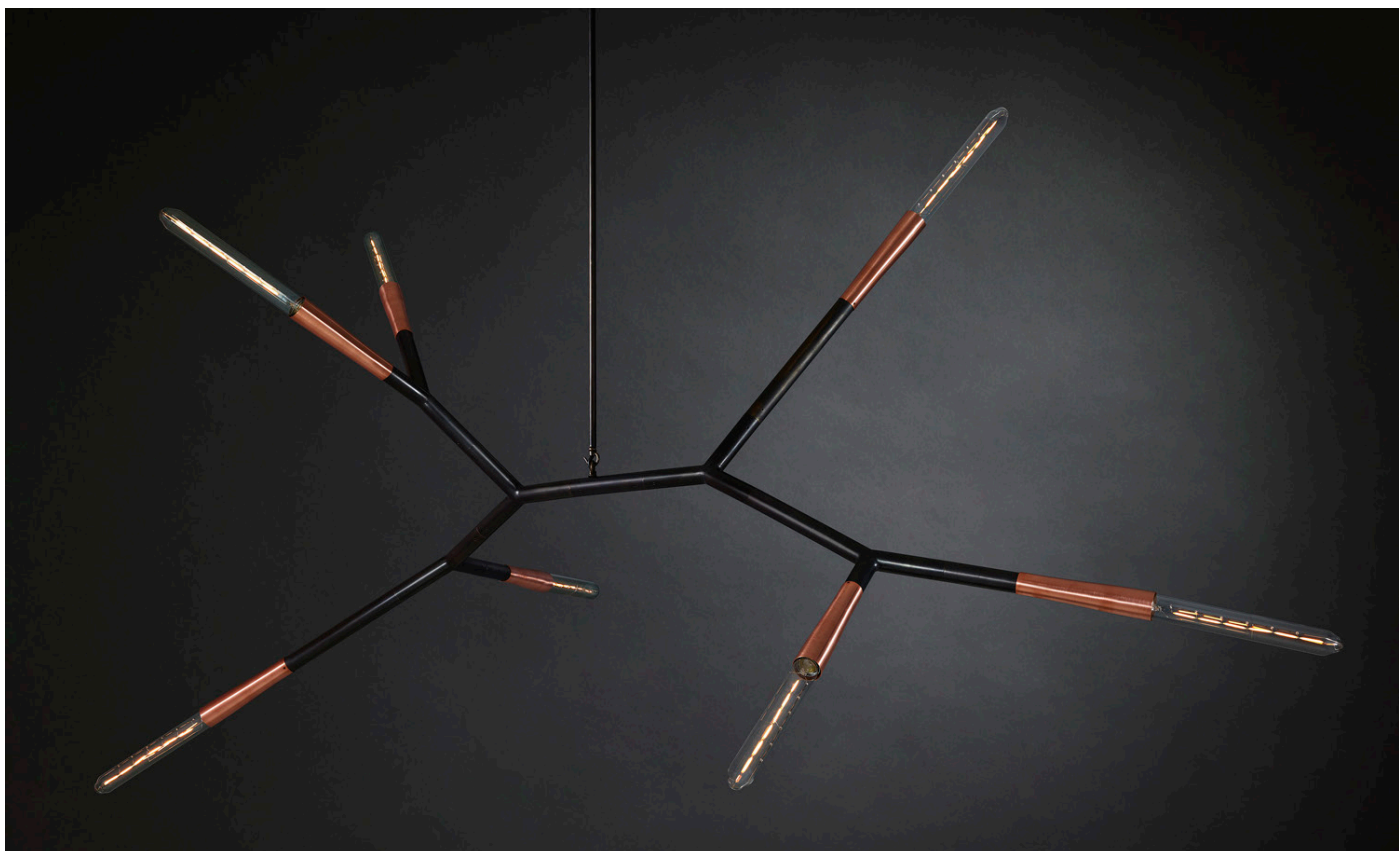

# PHASMIDA 5V

PHASMIDA comes from the Greek φάσμα “phasma”, meaning phantom or apparition and describes the momentary visibility of the unseen. Phasmida or Phasmatodea are an order of insects, commonly known as stick insects or walking sticks.

PHASMIDA draws inspiration from both phasma and Phasmatodea, linking the supernatural vision of the former with the arboreal form of the later in a highly versatile branching pendant.

## SPECIFICATIONS

Ordering Code:  
PHAS.5.V

Lamp:  
T.T.110\* G9 110V LED 4.5W 3000K  
T.T.240\* G9 240V LED 4W 2700K  
BAN.110† E26 110V LED 4W 2200K  
BAN.240† E27 240V LED 4W 2200K  
\*Frosted Test Tube lamp cover  
†Banana Globe

## PRODUCT OPTIONS

Finishes:  
AB Aged Brass  
HRB Hand Rubbed Brass  
DB Dark Bronze  
MP Mottled Patina  
VER Verdigris  
PB Polished Brass  
CP Copper  
SN Satin Nickel  
24K 24K Gold

Suspension: \*  
ROD Vertical Rod  
\*Contact us for alternatives