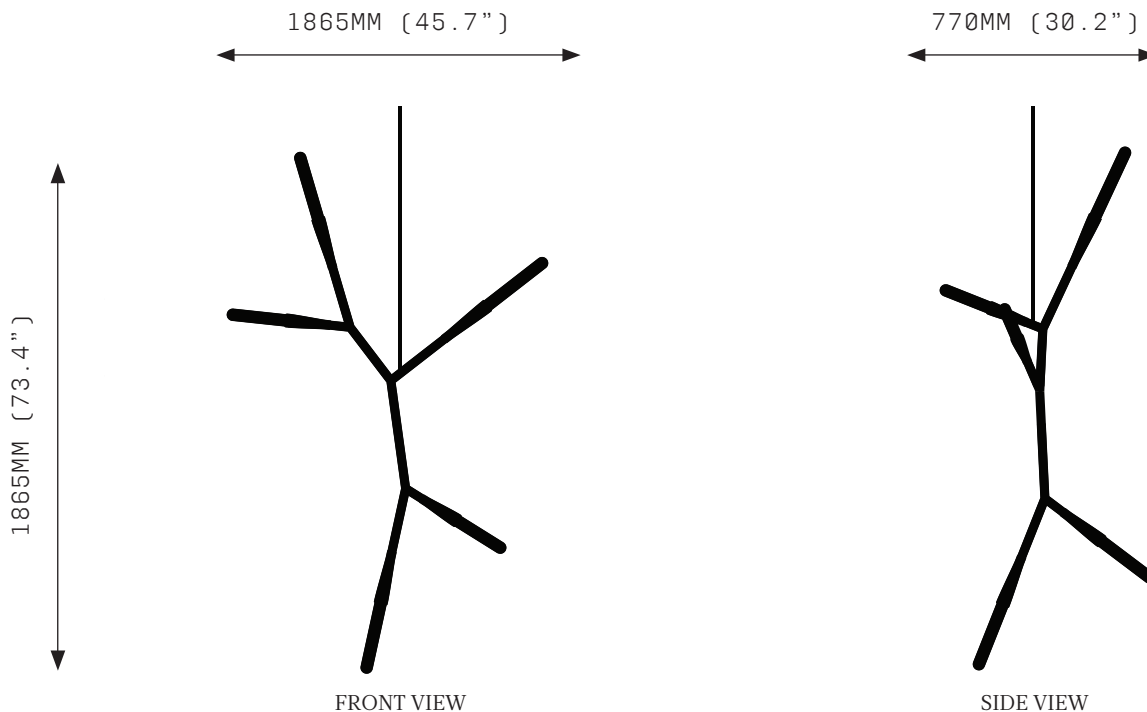

## SPECIFICATIONS

Ordering Code:  
PHAS.5.V

Lamp:  
T.T.110\* G9 110V LED 4.5W 3000K  
T.T.240\* G9 240V LED 4W 2700K  
BAN.110† E26 110V LED 4W 2200K  
BAN.240† E27 240V LED 4W 2200K  
\*Frosted Test Tube lamp cover  
†Banana Globe

Lumens:w  
1250 - 2000 LM

Voltage:  
110 / 240 V

Watts:  
20 - 23 W

Weight:  
Approx. 7 kg\*  
\*Exclusive of canopy

Exclusions:  
User Interface, Dimmer Unit

Canopy: \*  
RFS Round Flush Small  
RFM Round Flush Medium  
RFL Round Flush Large  
RSM Round Surface Medium  
RSL Round Surface Large  
\*Refer to Canopy Specification Guide