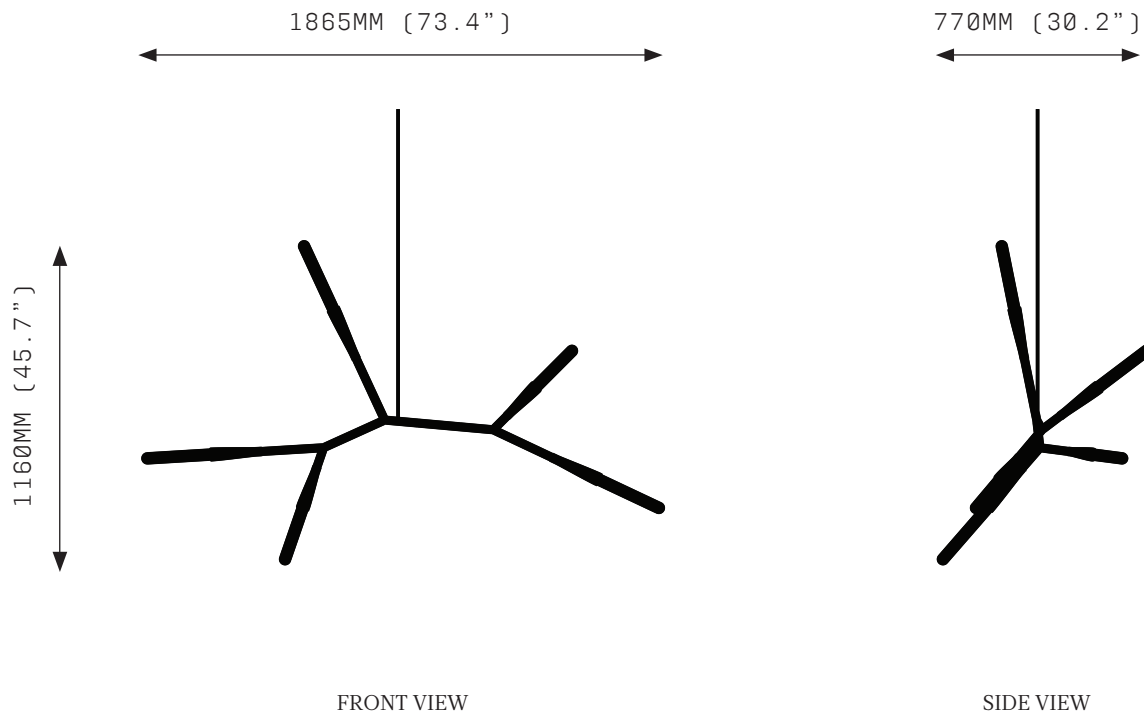

# PHASMIDA 5H

FRONT VIEW

SIDE VIEW

## SPECIFICATIONS

Ordering Code:  
PHAS.5.H

Lamp:  
T.T.110\* G9 110V LED 4.5W 3000K  
T.T.240\* G9 240V LED 4W 2700K  
BAN.110† E26 110V LED 4W 2200K  
BAN.240† E27 240V LED 4W 2200K  
\*Frosted Test Tube lamp cover  
†Banana Globe

Lumens:w  
1250 - 2000 LM

Voltage:  
110 / 240 V

Watts:  
20 - 23 W

Weight:  
Approx. 7 kg\*  
\*Exclusive of canopy

Exclusions:  
User Interface, Dimmer Unit

Canopy: \*  
RFS Round Flush Small  
RFM Round Flush Medium  
RFL Round Flush Large  
RSM Round Surface Medium  
RSL Round Surface Large  
\*Refer to Canopy Specification Guide