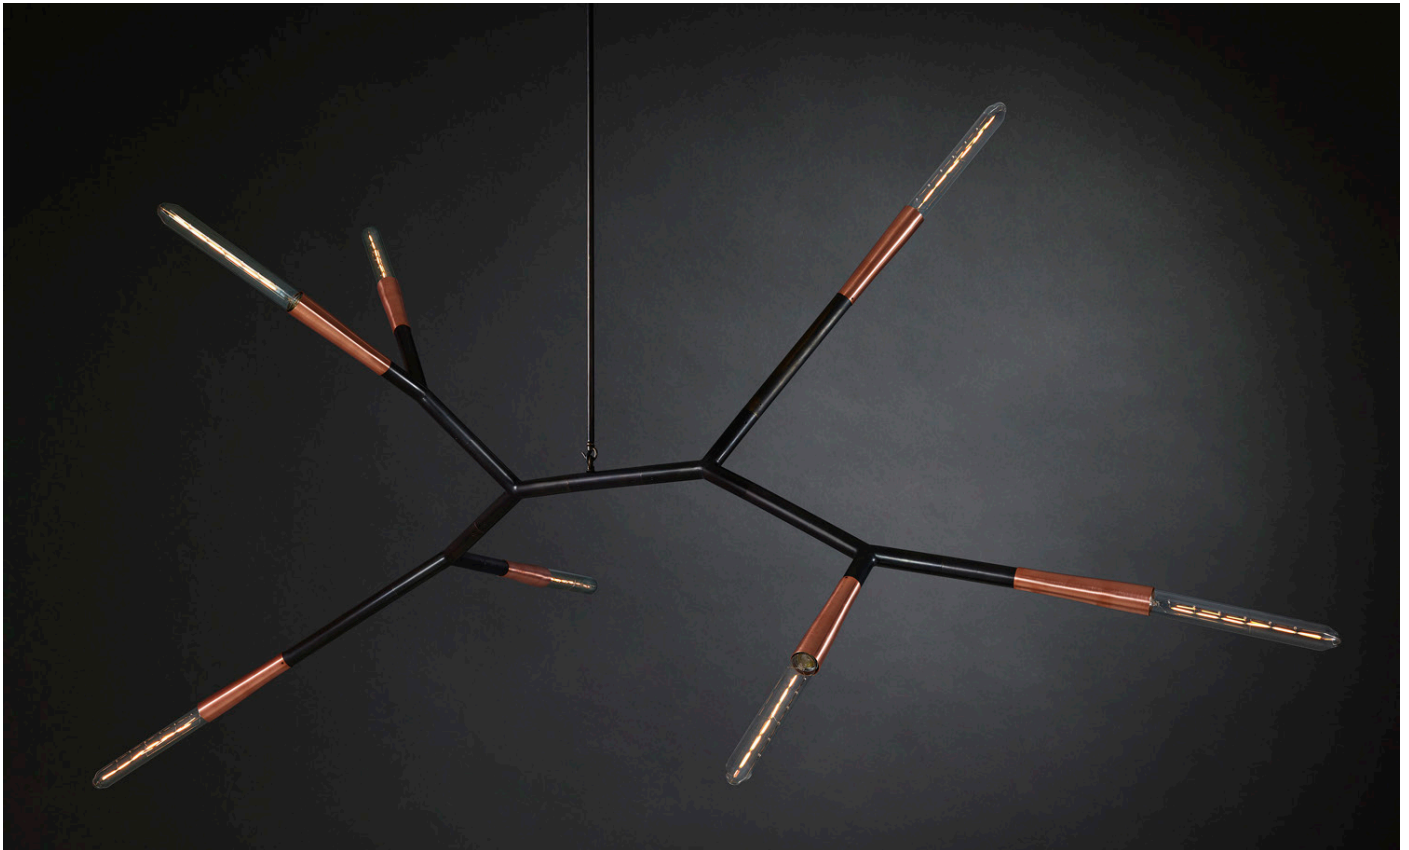

# PHASMIDA 5H

PHASMIDA comes from the Greek φάσμα “phasma”, meaning phantom or apparition and describes the momentary visibility of the unseen. Phasmida or Phasmatodea are an order of insects, commonly known as stick insects or walking sticks.

PHASMIDA draws inspiration from both phasma and Phasmatodea, linking the supernatural vision of the former with the arboreal form of the later in a highly versatile branching pendant.

# PHASMIDA 5H

FRONT VIEW

SIDE VIEW

## SPECIFICATIONS

Ordering Code:  
PHAS.5.H

Lamp:  
T.T.110\* G9 110V LED 4.5W 3000K  
T.T.240\* G9 240V LED 4W 2700K  
BAN.110† E26 110V LED 4W 2200K  
BAN.240† E27 240V LED 4W 2200K  
\*Frosted Test Tube lamp cover  
†Banana Globe