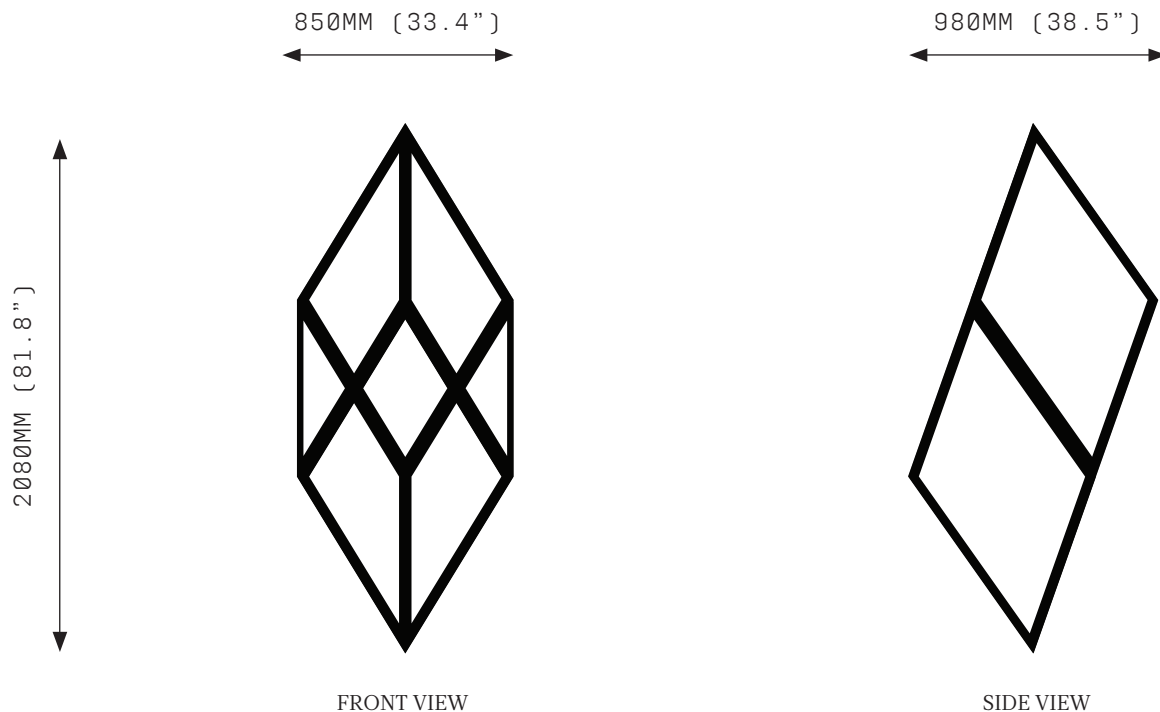

ORP XXX

Oblique Rhombic Prism is a pared-back structure that allows sacred geometry and light to come together as one.

ORP emphasises simplicity and form, connecting elements that speak to the links between all formations of life.

ORP XXX

SPECIFICATIONS

Ordering Code:
 ORP.X.PC
 ORP.X.SS
 ORP.X.B

Lamp:
 24V LED WW 2700K

Lumens:
 11472 LM

Voltage:
 24V DC

Watts:
 95W

Weight:
 Approx. 13-18kg*
 *Exclusive of canopy