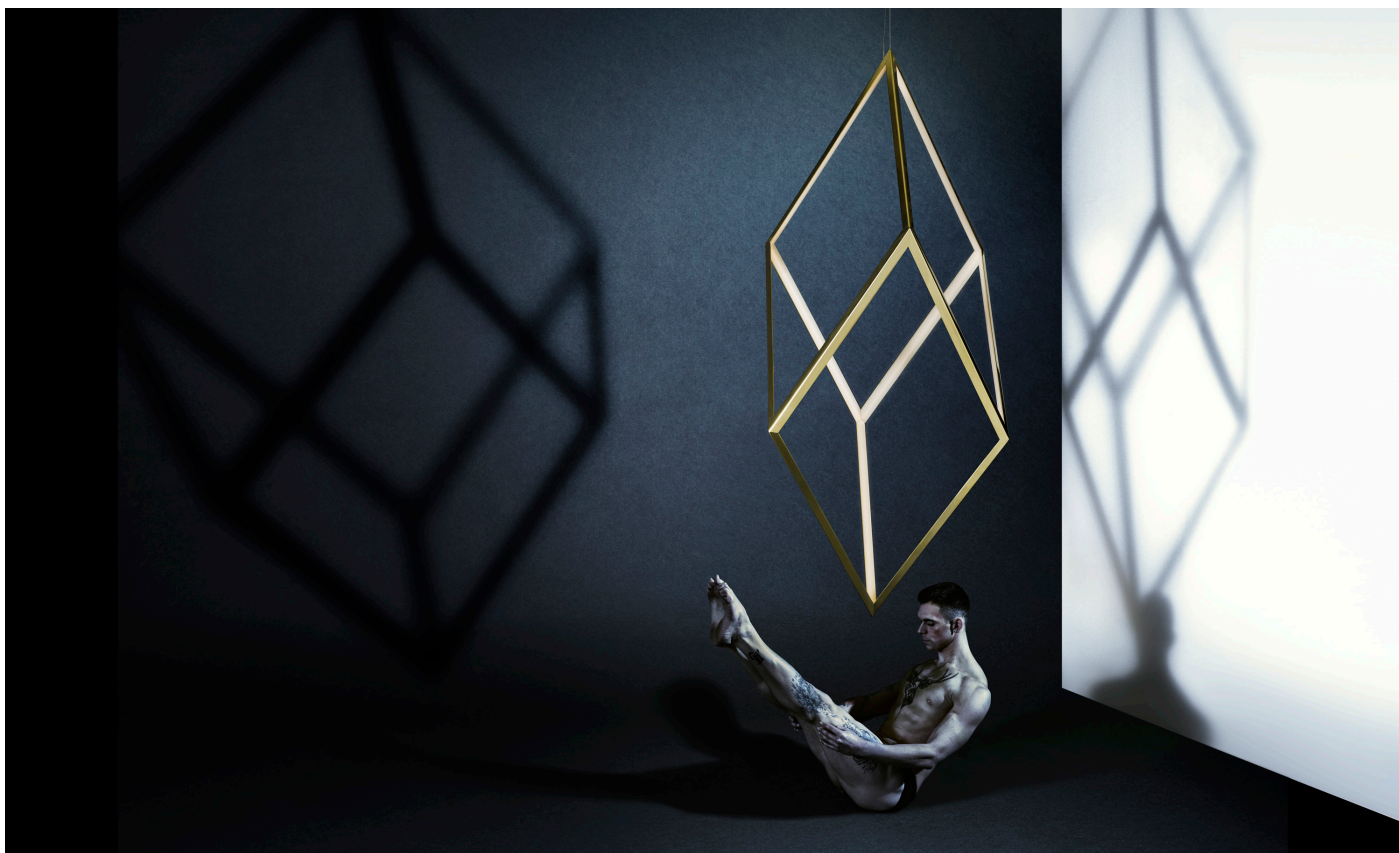

ORP SMALL

Oblique Rhombic Prism is a pared-back structure that allows sacred geometry and light to come together as one.

ORP emphasises simplicity and form, connecting elements that speak to the links between all formations of life.