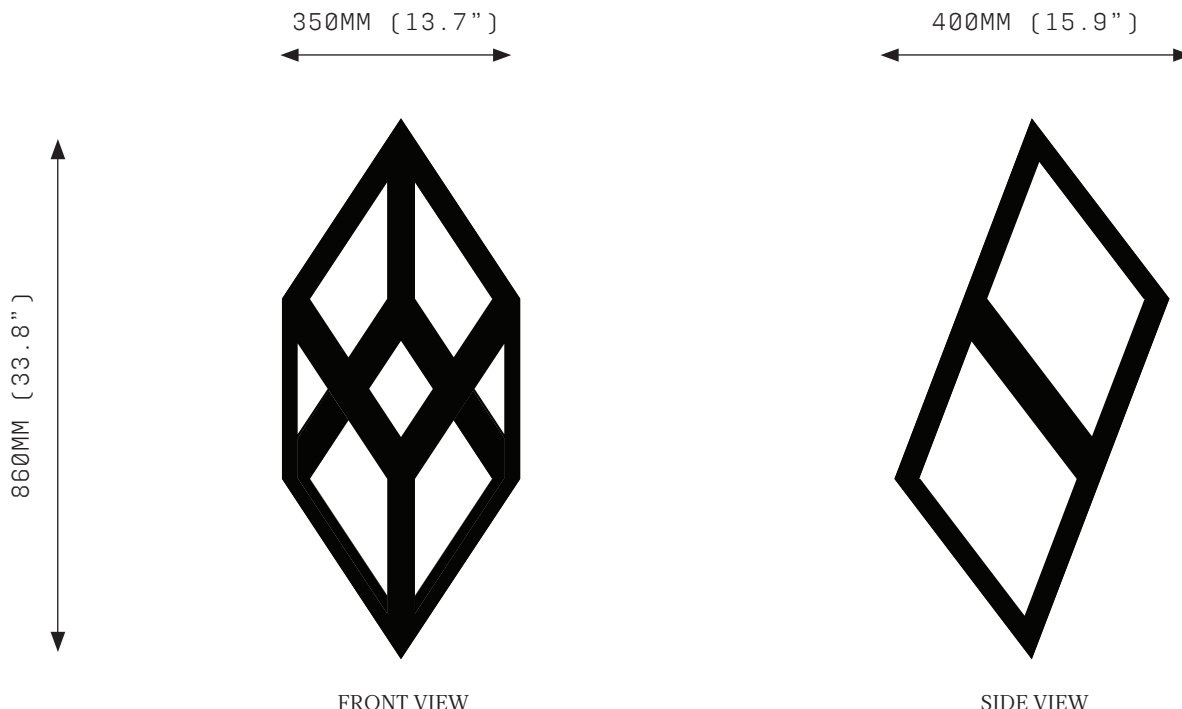

ORP SMALL

SPECIFICATIONS

Ordering Code:

ORP.S.PC

ORP.S.SS

ORP.S.B

Lamp:

24V LED WW 2700K

Lumens:

4872 LM

Voltage:

24V DC

Watts:

40W

Weight:

Approx. 5-7kg*

*Exclusive of canopy

Inclusions:

Power Supply Unit x 60W

Exclusions:

User Interface, Dimmer Unit

PRODUCT OPTIONS

Finishes:

PCB Powdercoat Matte Black

PCW Powdercoat Matte White

AB Aged Brass

BB Brushed Brass

HRB Hand Rubbed Brass

DB Dark Bronze

MP Mottled Patina

PB Polished Brass

BSS Brushed Stainless Steel

PSS Polished Stainless Steel

Suspension:

V-CAB Vertical Cable

Canopy:*

RFS Round Flush Small

RFM Round Flush Medium

RFL Round Flush Large

RSM Round Surface Medium

RSL Round Surface Large

*Refer to Canopy Specification Guide

WARRANTY

3 Years Fixture

3 Years Power Supply Unit

3 Years LED

Orp is a solid fixture that will require very little maintenance over the years.

If your Orp is treated with care, it will shine brightly for many years to come.

Contact us for custom variations.

Installation should only be undertaken by a qualified professional