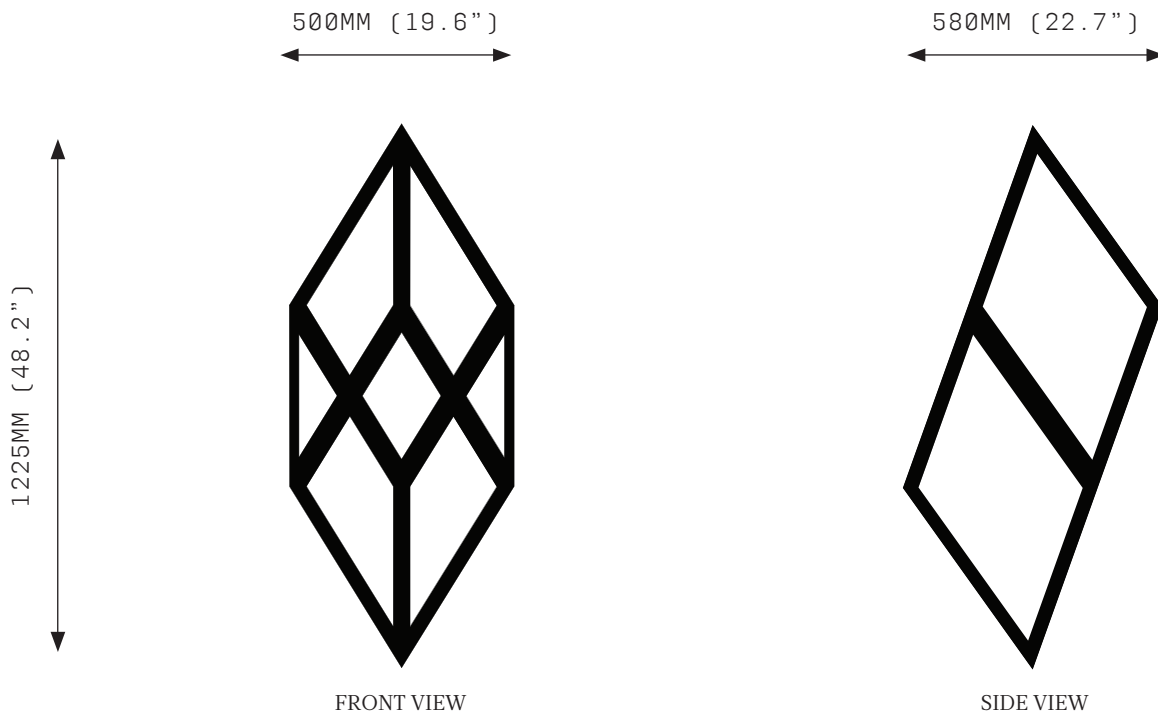

ORP MEDIUM

Oblique Rhombic Prism is a pared-back structure that allows sacred geometry and light to come together as one.

ORP emphasises simplicity and form, connecting elements that speak to the links between all formations of life.

ORP MEDIUM

SPECIFICATIONS

Ordering Code:
 ORP.M.PC
 ORP.M.SS
 ORP.M.B

Lamp:
 24V LED WW 2700K

Lumens:
 6960 LM

Voltage:
 24V DC

Watts:
 58W

Weight:
 Approx. 7-10kg*
 *Exclusive of canopy