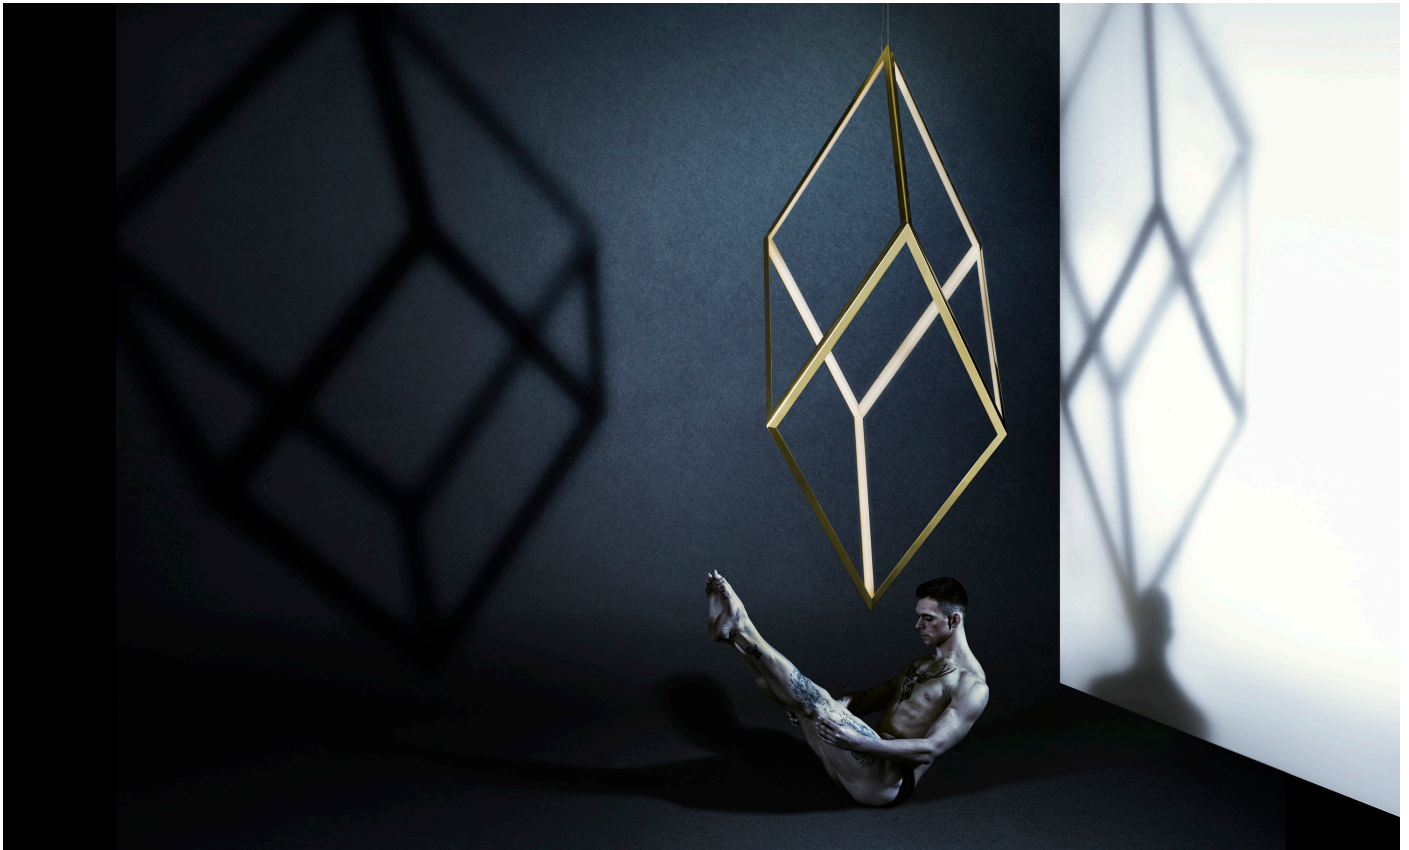

ORP LARGE

Oblique Rhombic Prism is a pared-back structure that allows sacred geometry and light to come together as one.

ORP emphasises simplicity and form, connecting elements that speak to the links between all formations of life.

ORP LARGE

SPECIFICATIONS

Ordering Code:
 ORP.L.PC
 ORP.L.SS
 ORP.L.B

Lamp:
 24V LED WW 2700K

Lumens:
 9048 LM

Voltage:
 24V DC

Watts:
 75W

Weight:
 Approx. 10-14kg*
 *Exclusive of canopy

Suspension:
 V-CAB Vertical Cable

Canopy: *
 RFS Round Flush Small
 RFM Round Flush Medium
 RFL Round Flush Large
 RSM Round Surface Medium
 RSL Round Surface Large

*Refer to Canopy Specification Guide

WARRANTY