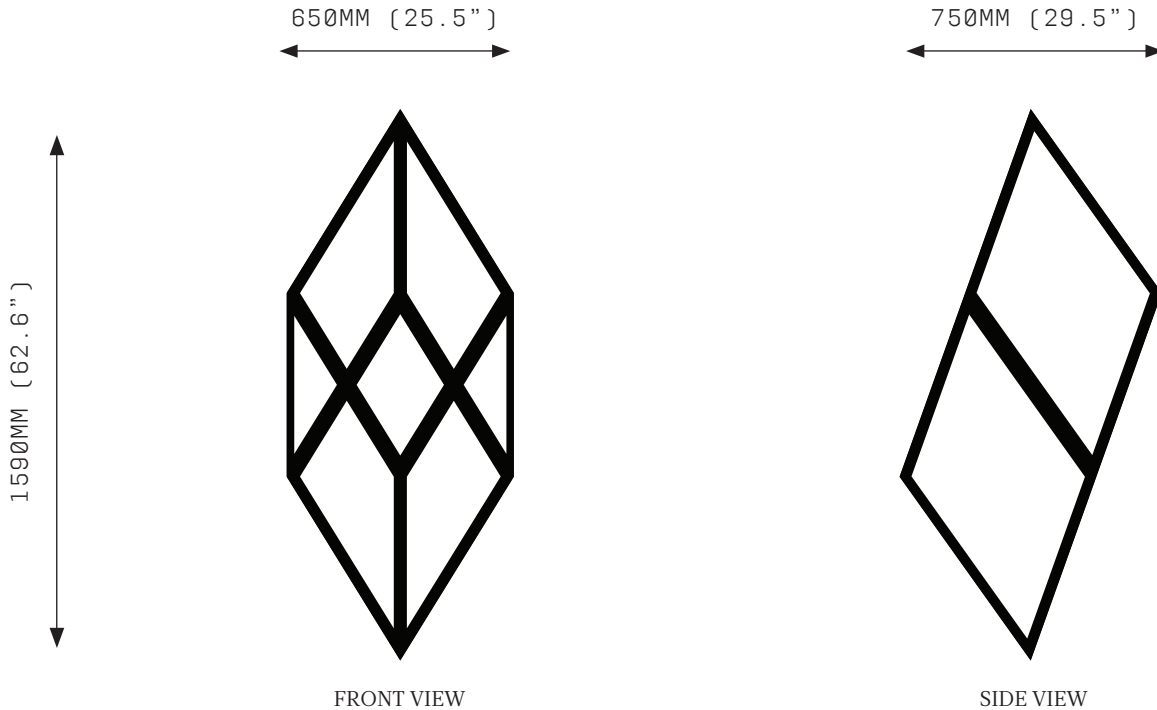

ORP LARGE

Oblique Rhombic Prism is a pared-back structure that allows sacred geometry and light to come together as one.

ORP emphasises simplicity and form, connecting elements that speak to the links between all formations of life.

ORP LARGE

SPECIFICATIONS

Ordering Code:
 ORP.L.PC
 ORP.L.SS
 ORP.L.B

Lamp:
 24V LED WW 2700K

Lumens:
 9048 LM

Voltage:
 24V DC

Watts:
 75W

Weight:
 Approx. 10-14kg*
 *Exclusive of canopy