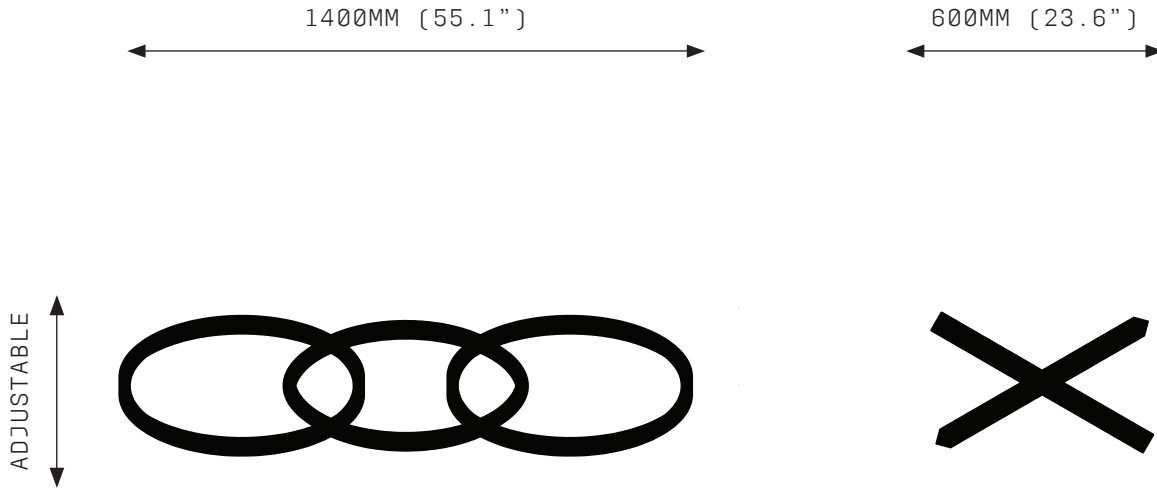

# ORACLE TRIPLET 600-IN / 600-EX / 600-IN

FRONT VIEW

SIDE VIEW

**SPECIFICATIONS**

Ordering Code:  
OR.3.600

Lamp:  
24V LED WW 2700K

Lumens:  
8732 LM

Voltage:  
24V DC

Watts:  
108W

Weight:  
Approx. 13 kg\*  
\*Exclusive of canopy

Inclusions:  
Power Supply Unit x 150W

Exclusions:  
User Interface, Dimmer Unit

**PRODUCT OPTIONS**

Finishes:  
AB Aged Brass  
BB Brushed Brass  
HRB Hand Rubbed Brass  
DB Dark Bronze  
MP Mottled Patina