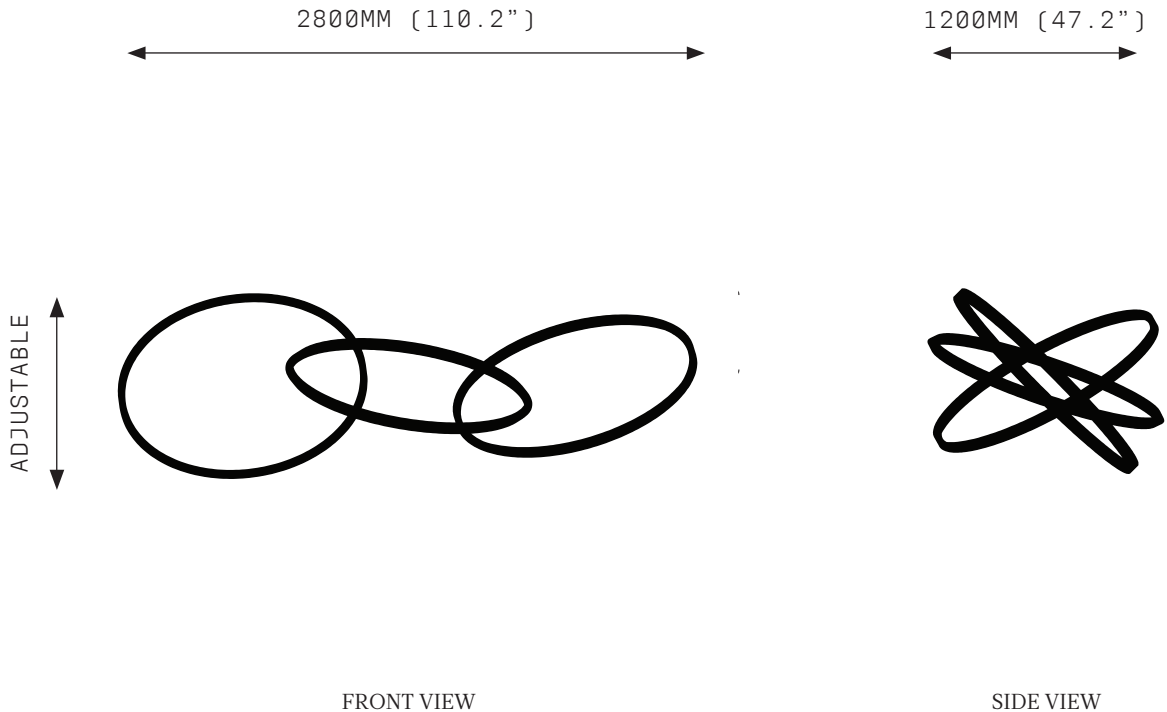

FRONT VIEW

SIDE VIEW

SPECIFICATIONS

Ordering Code:
OR.3.1200

Lamp:
24V LED WW 2700K

Lumens:
17465 LM

Voltage:
24V DC

Watts:
217W

Weight:
Approx. 24 kg*
*Exclusive of canopy

Inclusions:
2 x Power Supply Unit x 150W

Exclusions:
User Interface, Dimmer Unit

PRODUCT OPTIONS

Finishes:
AB Aged Brass
BB Brushed Brass
HRB Hand Rubbed Brass
DB Dark Bronze
MP Mottled Patina