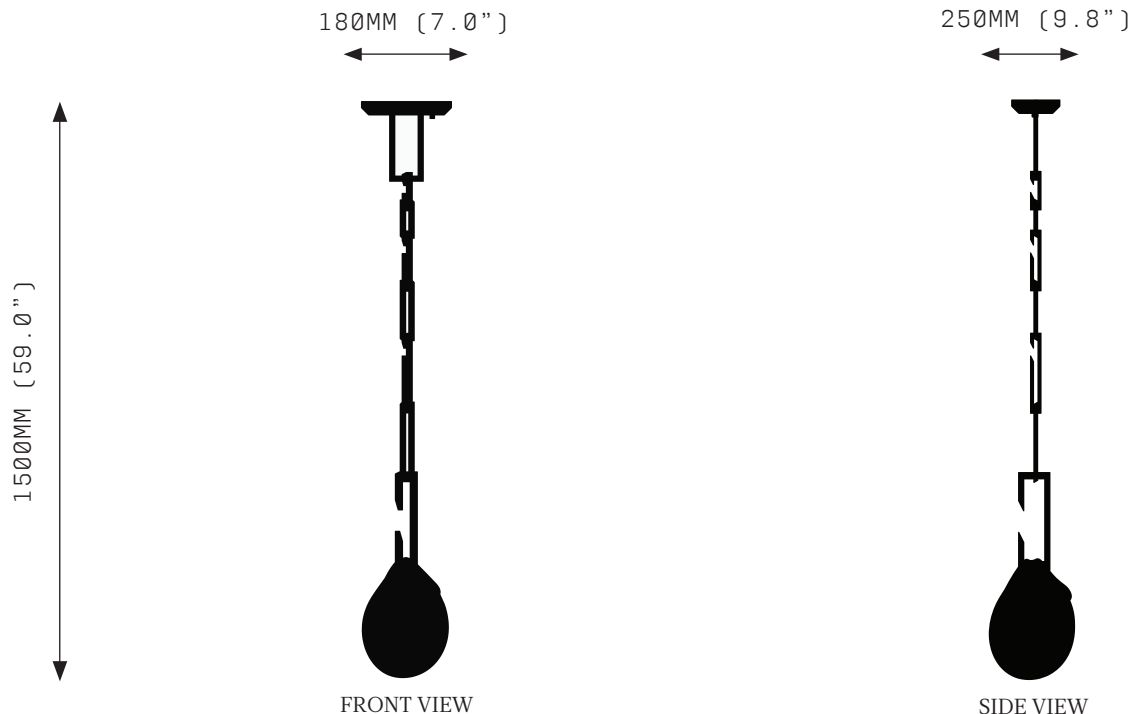

NEPENTHES TENDRIL expresses these dangerous but pleasurable properties through a sculptural contrast between the hard geometry of solid brass tendrils and the glowing delicacy of amorphous hand blown glass.

NEPENTHES TENDRIL SMALL

SPECIFICATIONS

Ordering Code:
NEP.TE.S

Lamp:
G4 12V LED 2.5W 2700K

Lumens:
300 LM

Voltage:
12V DC

Watts:
5W

Weight:
Approx. 7.5 kg

Canopy: *
CF Chain Flush
CFL Chain Flush Large
CS Chain Surface
CSL Chain Surface Large
*Refer to Canopy Specification Guide

WARRANTY

3 Years Fixture
3 Years Power Supply Unit
3 Years LED

Nepenthes Tendril is a solid fixture that will require very little maintenance over the years.