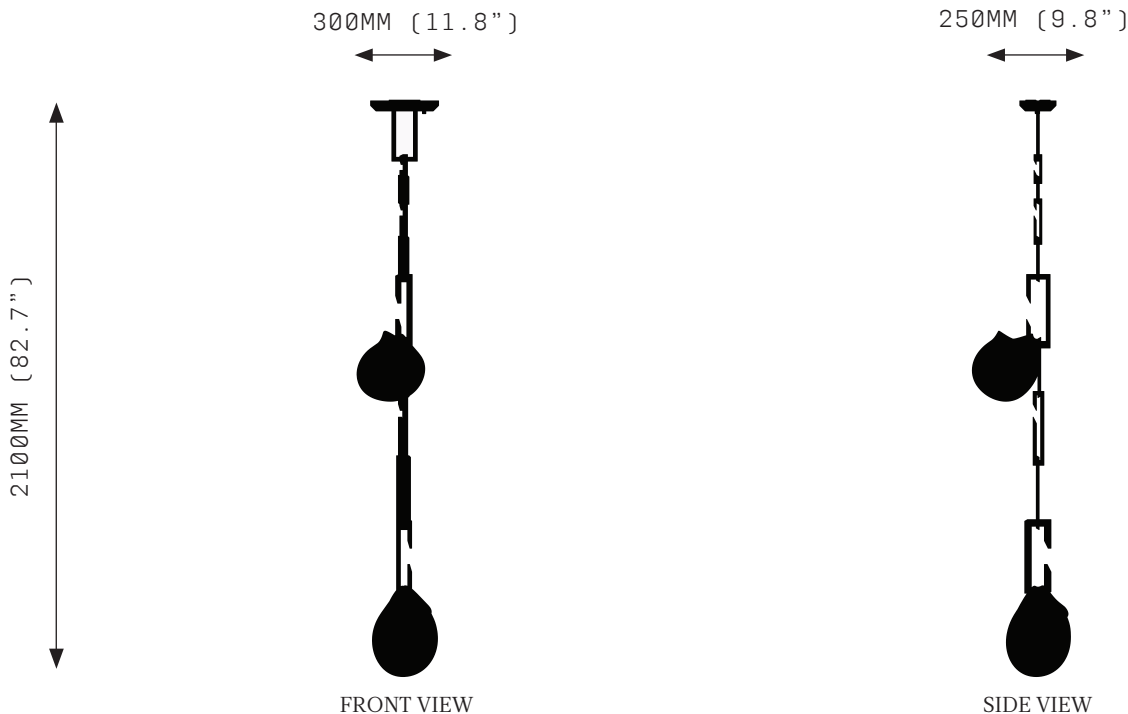

NEPENTHES TENDRIL expresses these dangerous but pleasurable properties through a sculptural contrast between the hard geometry of solid brass tendrils and the glowing delicacy of amorphous hand blown glass.

NEPENTHES TENDRIL MEDIUM

SPECIFICATIONS

Ordering Code:
NEP.TE.M

Lamp:
G4 12V LED 2.5W 2700K

Lumens:
600 LM

Voltage:
12V DC

Watts:
10W

Weight:
Approx. 9.5 kg

Canopy: *
CF Chain Flush
CFL Chain Flush Large
CS Chain Surface
CSL Chain Surface Large
*Refer to Canopy Specification Guide

WARRANTY

3 Years Fixture
3 Years Power Supply Unit
3 Years LED

Nepenthes Tendril is a solid fixture that will require very little maintenance over the years.