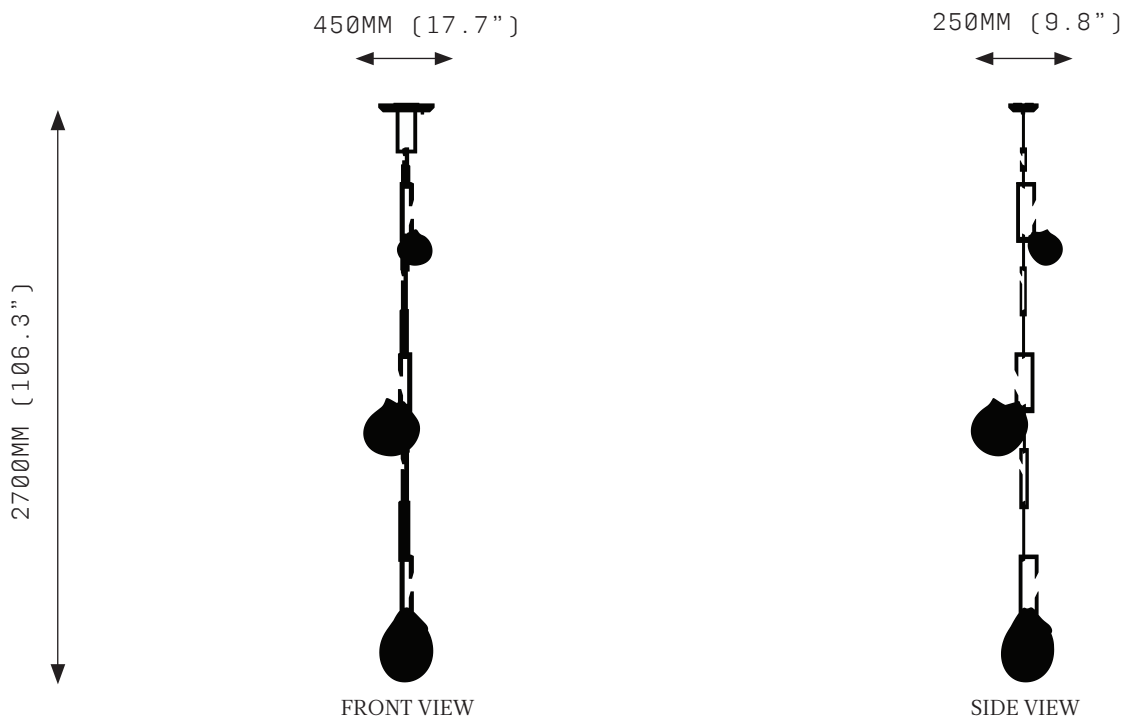

## SPECIFICATIONS

Ordering Code:  
NEP.TE.L

Lamp:  
G4 12V LED 2.5W 2700K

Lumens:  
900 LM

Voltage:  
12V DC

Watts:  
15W

Weight:  
Approx. 14 kg

Inclusions:  
Power Supply Unit x 60W

Canopy: \*  
 CF Chain Flush  
 CFL Chain Flush Large  
 CS Chain Surface  
 CSL Chain Surface Large  
 \*Refer to Canopy Specification Guide