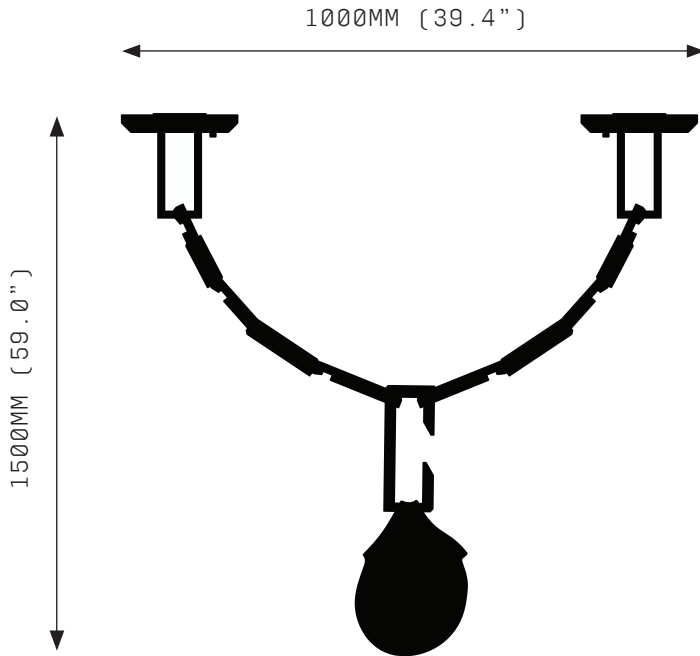

NEPENTHES CORDON expresses these dangerous but pleasurable properties through a sculptural contrast between the hard geometry of solid brass tendrils and the glowing delicacy of amorphous hand blown glass.

NEPENTHES CORDON SMALL

FRONT VIEW

SIDE VIEW

SPECIFICATIONS

Ordering Code:
NEP.CR.S

Lamp:
G4 12V LED 2.5W 2700K

Lumens:
300 LM

Voltage:
12V DC

Watts:
5W

Weight:
Approx. 13.5 Kg

Inclusions:
Power Supply Unit x 60W

Exclusions:
User Interface, Dimmer Unit

PRODUCT OPTIONS

Finishes:
 AB Aged Brass
 BB Brushed Brass
 HRB Hand Rubbed Brass
 DB Dark Bronze
 MP Mottled Patina
 VER Verdigris
 PB Polished Brass
 CP Copper
 CR Chrome
 GR Graphite
 SN Satin Nickel
 24K 24K Gold

Canopy: *
 CF Chain Flush
 CFL Chain Flush Large
 CS Chain Surface
 CSL Chain Surface Large
 *Refer to Canopy Specification Guide

WARRANTY

3 Years Fixture
 3 Years Power Supply Unit
 3 Years LED

Nepenthes Cordon is a solid fixture that will require very little maintenance over the years.