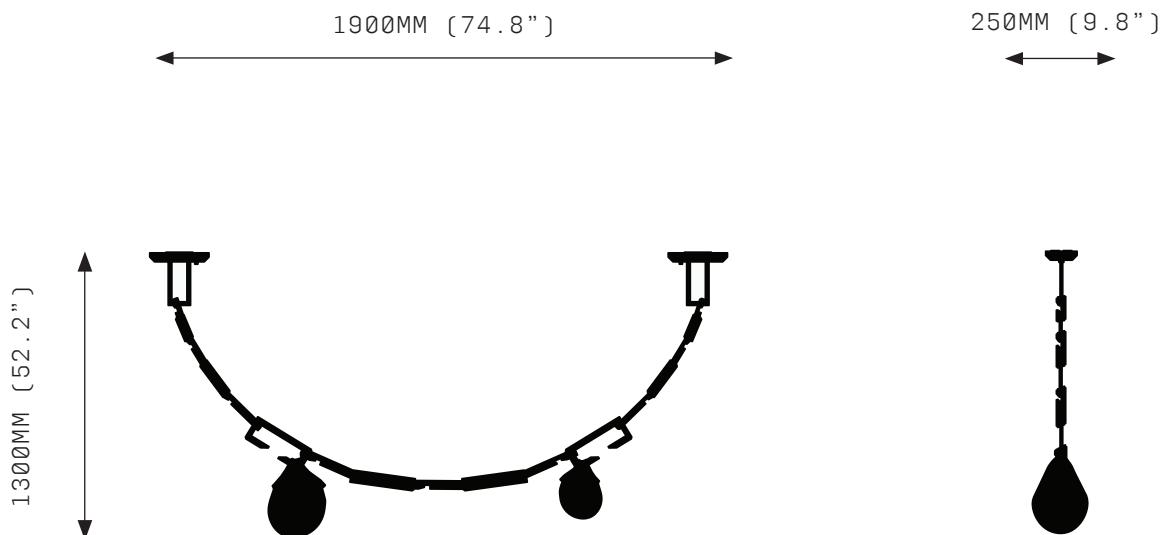

NEPENTHES CORDON expresses these dangerous but pleasurable properties through a sculptural contrast between the hard geometry of solid brass tendrils and the glowing delicacy of amorphous hand blown glass.

NEPENTHES CORDON MEDIUM

FRONT VIEW

SIDE VIEW

SPECIFICATIONS

Ordering Code:
NEP.CR.M

Lamp:
G4 12V LED 2.5W 2700K

Lumens:
600 LM

Voltage:
12V DC

Watts:
10W

Weight:
Approx. 15 kg

Inclusions:
Power Supply Unit x 60W

Exclusions:
User Interface, Dimmer Unit

PRODUCT OPTIONS

Finishes:
 AB Aged Brass
 BB Brushed Brass
 HRB Hand Rubbed Brass
 DB Dark Bronze
 MP Mottled Patina
 VER Verdigris
 PB Polished Brass
 CP Copper
 CR Chrome
 GR Graphite
 SN Satin Nickel
 24K 24K Gold

Canopy: *
 CF Chain Flush
 CFL Chain Flush Large
 CS Chain Surface
 CSL Chain Surface Large
 *Refer to Canopy Specification Guide

WARRANTY

3 Years Fixture
 3 Years Power Supply Unit
 3 Years LED

Nepenthes Cordon is a solid fixture that will require very little maintenance over the years.