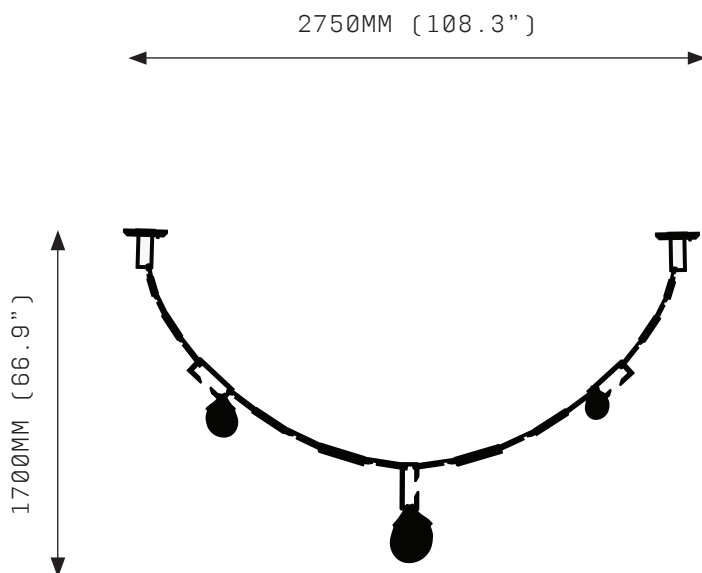

NEPENTHES CORDON expresses these dangerous but pleasurable properties through a sculptural contrast between the hard geometry of solid brass tendrils and the glowing delicacy of amorphous hand blown glass.

NEPENTHES CORDON LARGE

FRONT VIEW

SIDE VIEW

SPECIFICATIONS

Ordering Code:
NEP.CR.L

Lamp:
G4 12V LED 2.5W 2700K

Lumens:
900 LM

Voltage:
12V DC

Watts:
15W

Weight:
Approx. 16.5 kg

Inclusions:
Power Supply Unit x 60W

Exclusions:
User Interface, Dimmer Unit

WARRANTY

3 Years Fixture
3 Years Power Supply Unit
3 Years LED

Nepenthes Cordon is a solid fixture that will require very little maintenance over the years.