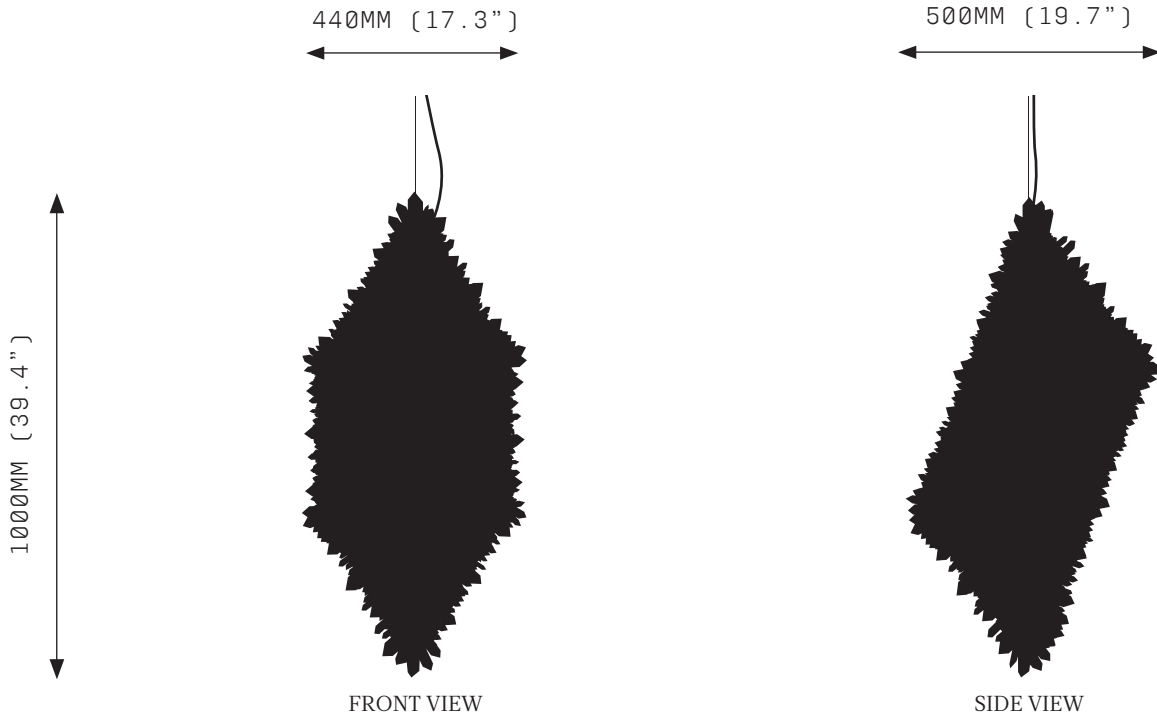

GOLIATH MEDIUM

In the ancient allegory David triumphs over the giant Goliath using only his wits and a stone.

GOLIATH is a grand statement in material exploration. An Oblique Rhombic Prism frame is encrusted with a mass of carefully chosen clear and smoky quartz crystals. The mass is internally illuminated, optimistically reminding us of humanity's potential to overcome even the most massive of challenges.

GOLIATH MEDIUM

SPECIFICATIONS

Ordering Code:
GOL.MED

Lamp:
24V LED WW 2700K

Lumens:
5452 LM

Voltage:
24V DC

Watts:
45W

Weight:
Approx. 60kg*
*Exclusive of canopy

Inclusions:
Power Supply Unit x 60W

Exclusions:
User Interface, Dimmer Unit

PRODUCT OPTIONS

Finishes:
GQ Smoky and Clear
Gradient Quartz Crystal

Suspension:
V-CAB Vertical cable

Canopy:*
RFM Round Flush Medium
RFL Round Flush Large
RSM Round Surface Medium
RSL Round Surface Large
*Refer to Canopy Specification Guide