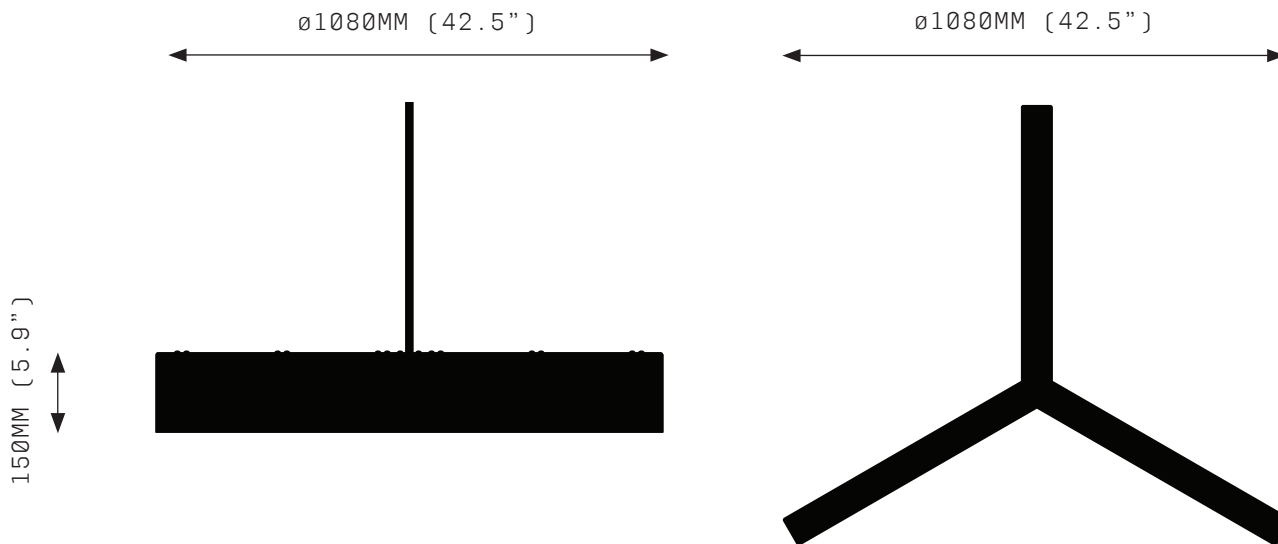

BUCKY BLOCK

Inspired by Buckminster Fuller's geodesic dome, BUCKY explores natural geometry and industrial innovation.

BUCKY is a striking pendant constructed from blackened steel and gold leaf. Designed to hang in clusters, BUCKY'S subtle channels of light become a beacon of warmth.

BUCKY BLOCK

FRONT VIEW

TOP VIEW

SPECIFICATIONS

Ordering Code:
BB.GL

Lamp:
S14s 120V 6W 2700K Linear LED
S14s 240V 9W 2700K Linear LED

Lumens:
1350 / 1350 LM

Voltage:
120 / 240 V

Watts:
18 / 27 W

Weight:
Approx. 11 kg*
*Exclusive of canopy

Exclusions:
User Interface, Dimmer Unit

PRODUCT OPTIONS

Finishes:
PCB Powder Coat Matte Black
GL Gold Leaf

Suspension:
ROD Vertical Rod

Canopy: *
RFS Round Flush Small
RFM Round Flush Medium
RFL Round Flush Large
RSM Round Surface Medium
RSL Round Surface Large
*Refer to Canopy Specification Guide