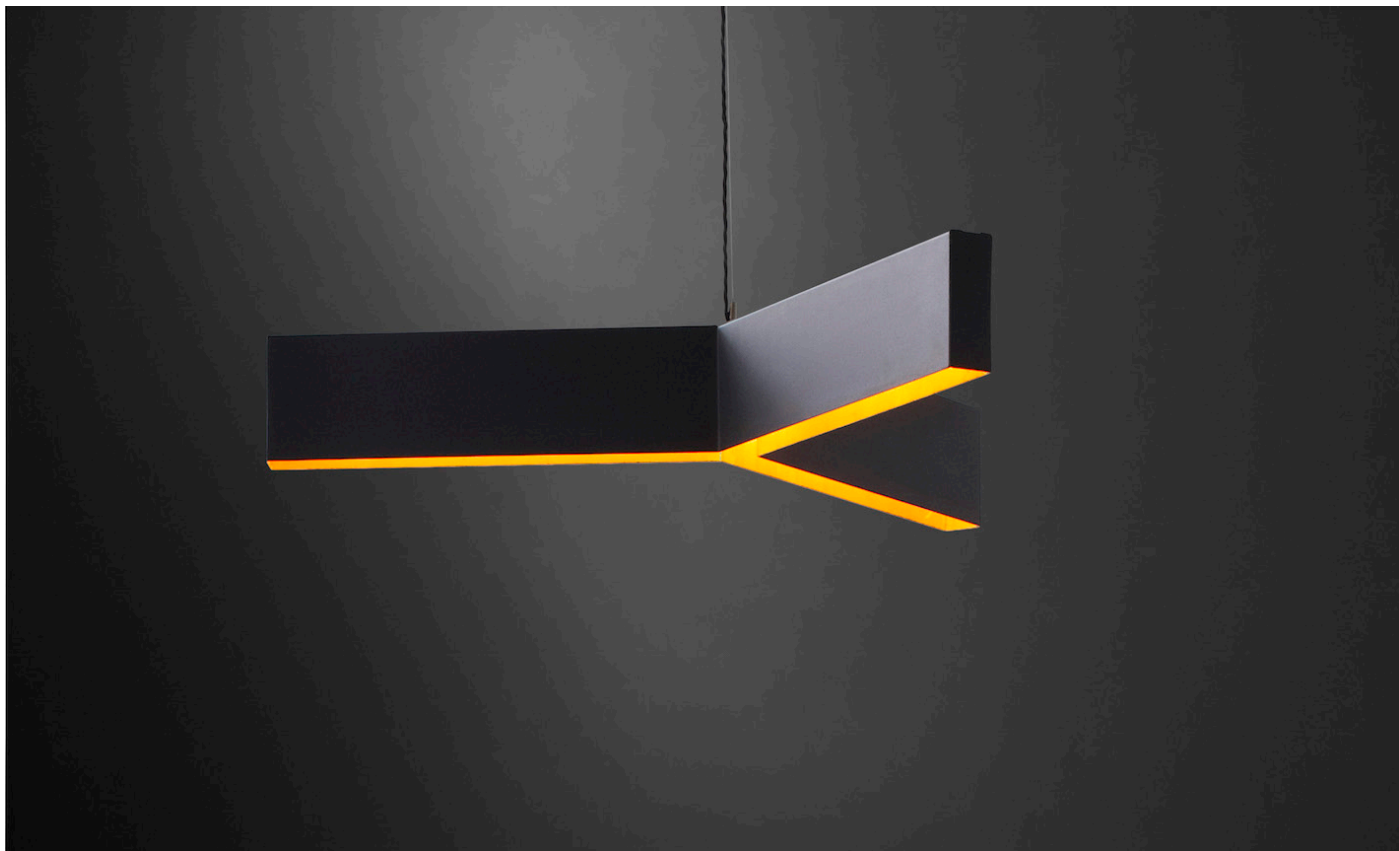

BUCKY BLOCK

Inspired by Buckminster Fuller's geodesic dome, BUCKY explores natural geometry and industrial innovation.

BUCKY is a striking pendant constructed from blackened steel and gold leaf. Designed to hang in clusters, BUCKY'S subtle channels of light become a beacon of warmth.

BUCKY BLOCK

FRONT VIEW

TOP VIEW

SPECIFICATIONS

Ordering Code:
BB.GL

Lamp:
S14s 120V 6W 2700K Linear LED
S14s 240V 9W 2700K Linear LED

Lumens:
1350 / 1350 LM

Voltage:
120 / 240 V

Watts:
18 / 27 W

Weight:
Approx. 11 kg*
*Exclusive of canopy

Exclusions:
User Interface, Dimmer Unit

PRODUCT OPTIONS

Finishes:
PCB Powder Coat Matte Black
GL Gold Leaf

Suspension:
ROD Vertical Rod

Canopy: *
RFS Round Flush Small
RFM Round Flush Medium
RFL Round Flush Large
RSM Round Surface Medium
RSL Round Surface Large
*Refer to Canopy Specification Guide