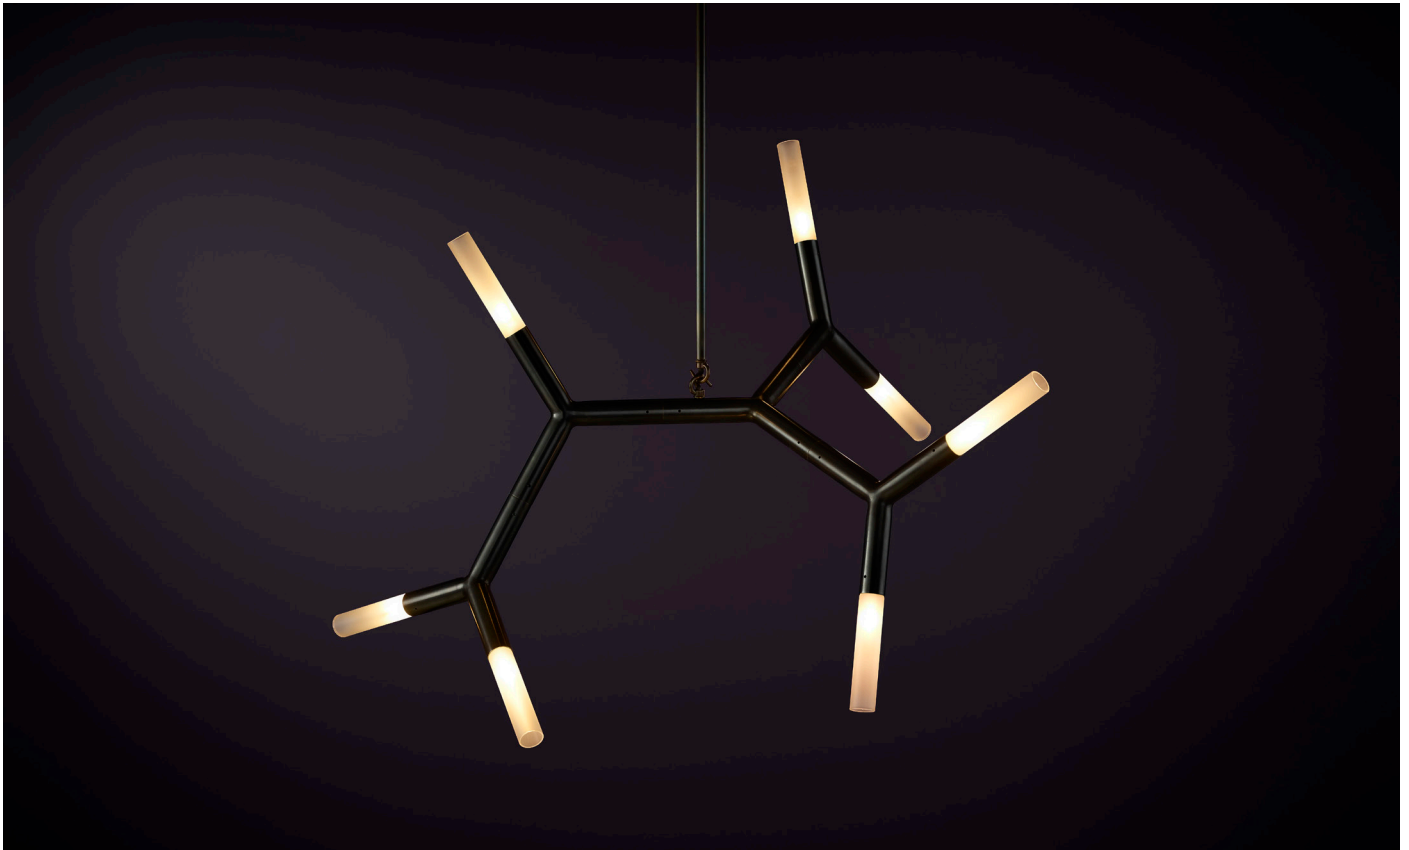

# BRANCH CHAIN AMINO ACID 15VT

A brave new world of forms inspired by Branch Chain Amino Acid, the primordial building blocks of life. From these base compounds, anything is possible.

BCAA combines a modular brass framework and sandblasted borosilicate glass in either tubular or globular form. Endlessly connective, BCAA can be produced in ever branching dimensions.

# BRANCH CHAIN AMINO ACID 15VT

## SPECIFICATIONS

Ordering Code:  
BCAA.15.V.T

Lamp:  
G9 110V LED 4.5W 3000K  
G9 240V LED 4W 2700K

Lumens:  
6000 / 3750 LM

Voltage:  
110 / 240 V

Watts:  
67.5 / 60 W

Weight:  
Approx. 7.6 kg\*  
\*Exclusive of canopy

Suspension: \*  
ROD Vertical Rod  
\*Contact us for alternatives

Canopy: \*  
RFS Round Flush Small  
RFM Round Flush Medium  
RSM Round Surface Medium  
\*Refer to Canopy Specification Guide