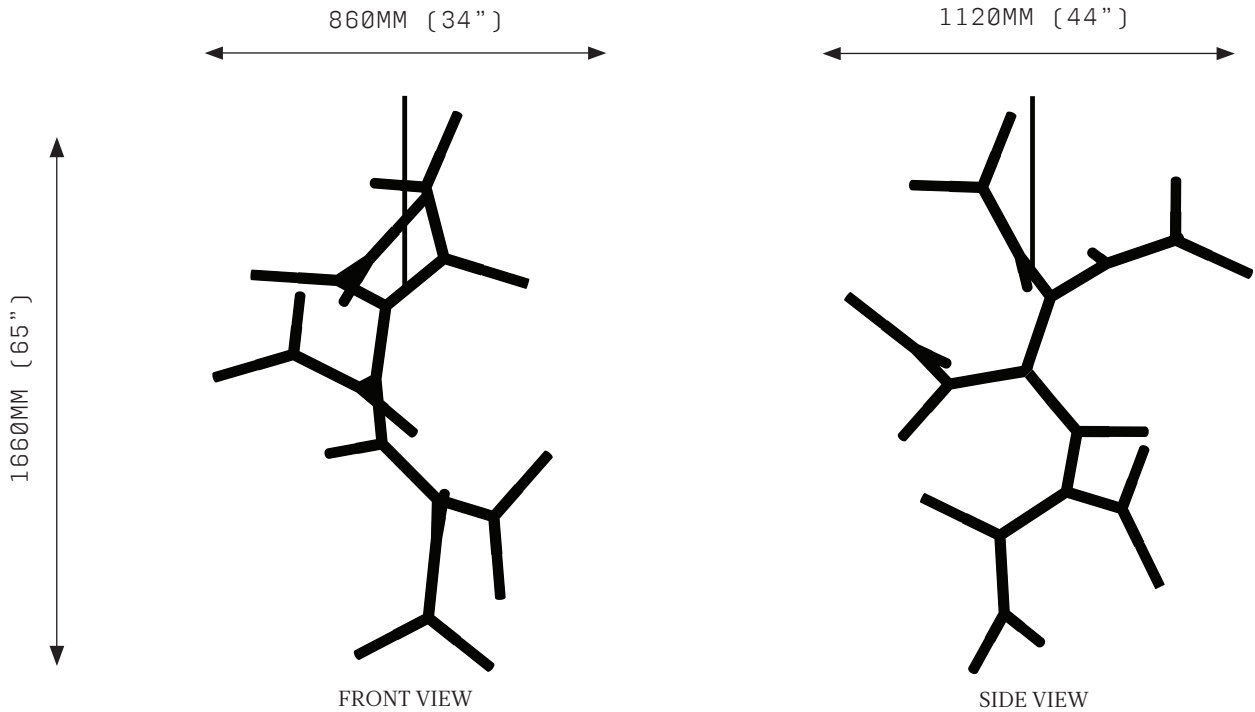

# BRANCH CHAIN AMINO ACID 15VT

A brave new world of forms inspired by Branch Chain Amino Acid, the primordial building blocks of life. From these base compounds, anything is possible.

BCAA combines a modular brass framework and sandblasted borosilicate glass in either tubular or globular form. Endlessly connective, BCAA can be produced in ever branching dimensions.

# BRANCH CHAIN AMINO ACID 15VT

## SPECIFICATIONS

Ordering Code:  
BCAA.15.V.T

Lamp:  
G9 110V LED 4.5W 3000K  
G9 240V LED 4W 2700K

Lumens:  
6000 / 3750 LM

Voltage:  
110 / 240 V

Watts:  
67.5 / 60 W

Weight:  
Approx. 7.6 kg\*  
\*Exclusive of canopy